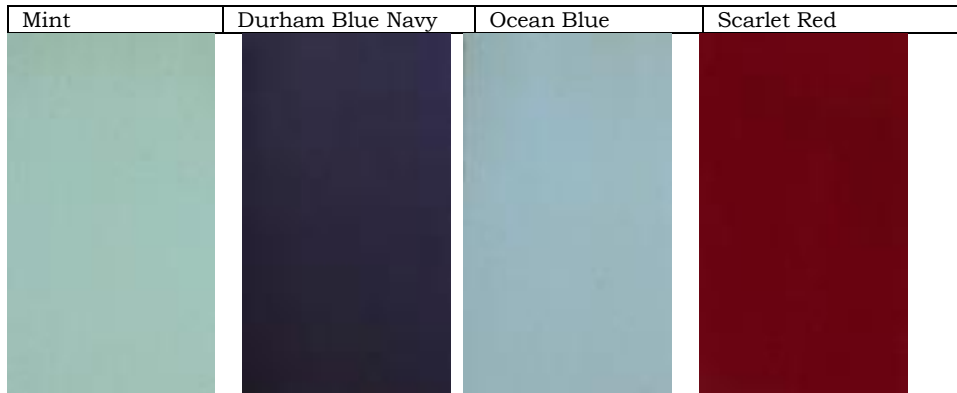

The Distillery Collection

Aged Wheat (Wire Brushed)	Latte (Wire Brushed)	Trenton Grey (Wire Brushed)	Whiskey (Wire Brushed)
			

Defined Distinction Collection

Autumn Wind	Coastal Fog	Molten Night	Smoke on Cherry
			

Blairhampton/Dunns Valley Collection

Autumn Wind	Coastal Fog	Molten Night	Smoke on Cherry
			

Modern Simplicity Collection

Premium Finishes

All Durham Finishes

Aged Wheat (Wire Brushed)	Aged Wheat	Antique Black	Antique Cream	Antique Rye
				

Espresso	Greystone	Husk	Latte Wire Brush	Lodo
				

Mint	Molten Night	Nouveau Brown	Nutmeg	Ocean Blue
				

Park Avenue	Park Lane	Pearl White	Rustic Black	Scarlet Red
				

Shale	Sky Blue	Smoke on Cherry	Smoke	Solid Black
				

Solid Cream	Soma	Sunshine	Teal	Toasted Almond
				

Trenton Grey (Wire Brushed)	Truffle	Vernon	Victorian Mahogany	Whiskey (Wire Brushed)
				

White Gold	Worn Linen
	