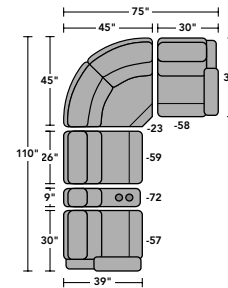

SAMPLE CONFIGURATIONS

All power styles are available with or without power headrests. A dual USB port on each power button control is optional on styles with arms and without power headrests. A single USB port on each power button control is standard on power headrest styles with arms. A home button on each power button control is optional on power headrest styles with arms.

Dimensions are in inches and are subject to variance. Options subject to change without notice.

FLEXSTEEL
HOME