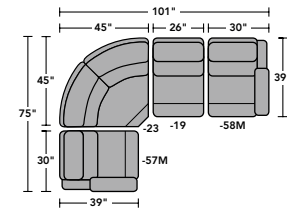

SAMPLE CONFIGURATIONS

All power styles are available with or without power headrests. A dual USB port on each power button control is optional on styles with arms and without power headrests. A single USB port on each power button control is standard on power headrest styles with arms. A home button on each power button control is optional on power headrest styles with arms.

Dimensions are in inches and are subject to variance. Options subject to change without notice.

FLEXSTEEL
HOME