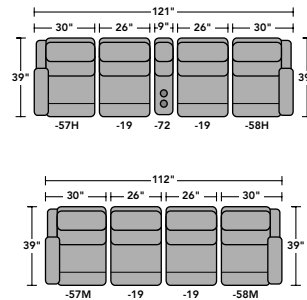

2900-601 | 3900-601
Reclining Loveseat with Console
2900-601M | 3900-601M
Power Reclining Loveseat with Console
2900-601H | 3900-601H
Power Reclining Loveseat with Console and Power Headrests
40H 72W 39D
19SH 62SW 21SD 24AH 67OD 5WC

2900-60 | 3900-60
Reclining Loveseat
2900-60M | 3900-60M
Power Reclining Loveseat
2900-60H | 3900-60H
Power Reclining Loveseat with Power Headrests
40H 60W 39D
19SH 50SW 21SD 24AH 67OD 5WC

2900-50 | 3900-50
Recliner
2900-50M | 3900-50M
Power Recliner
2900-50H | 3900-50H
Power Recliner with Power Headrest
41H 33W 40D
19SH 22SW 21SD 24AH 66OD 5WC
Rocking Recliner, Power Rocking Recliner, & Swivel Gliding Recliner also available

2900-19 | 3900-19
Armless Chair
40H 26W 39D
19SH 26SW 21SD

2900-23 | 3900-23
Full Wedge
40H 45W 45D
20SH 64SW 39SD

2900-57 | 3900-57
LAF Recliner
2900-57M | 3900-57M
LAF Power Recliner
2900-57H | 3900-57H
LAF Power Recliner with Power Headrest
40H 30W 39D
19SH 25SW 21SD 24AH 67OD 5WC

2900-58 | 3900-58
RAF Recliner
2900-58M | 3900-58M
RAF Power Recliner
2900-58H | 3900-58H
RAF Power Recliner with Power Headrest
40H 30W 39D
19SH 25SW 21SD 24AH 67OD 5WC

2900-59 | 3900-59
Armless Recliner
2900-59M | 3900-59M
Armless Power Recliner
2900-59H | 3900-59H
Armless Power Recliner with Power Headrest
40H 26W 39D
19SH 26SW 21SD 67OD 5WC

2900-72 | 3900-72
Straight Console
41H 9W 38D

SAMPLE CONFIGURATIONS

All power styles are available with or without power headrests. A dual USB port on each power button control is optional on styles with arms and without power headrests. A single USB port on each power button control is standard on power headrest styles with arms. A home button on each power button control is optional on power headrest styles with arms.

Dimensions are in inches and are subject to variance. Options subject to change without notice.

FLEXSTEEL
HOME