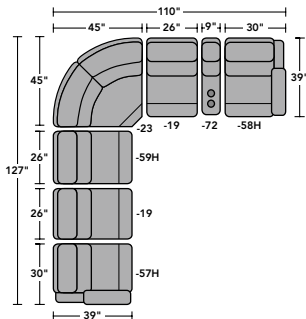

2900-601 | 3900-601
Reclining Loveseat with Console
2900-601M | 3900-601M
Power Reclining Loveseat with Console
2900-601H | 3900-601H
Power Reclining Loveseat with Console and Power Headrests
40H 72W 39D
19SH 62SW 21SD 24AH 67OD 5WC

2900-60 | 3900-60
Reclining Loveseat
2900-60M | 3900-60M
Power Reclining Loveseat
2900-60H | 3900-60H
Power Reclining Loveseat with Power Headrests
40H 60W 39D
19SH 50SW 21SD 24AH 67OD 5WC

2900-50 | 3900-50
Recliner
2900-50M | 3900-50M
Power Recliner
2900-50H | 3900-50H
Power Recliner with Power Headrest
41H 33W 40D
19SH 22SW 21SD 24AH 66OD 5WC
Rocking Recliner, Power Rocking Recliner, & Swivel Gliding Recliner also available

2900-19 | 3900-19
Armless Chair
40H 26W 39D
19SH 26SW 21SD

2900-23 | 3900-23
Full Wedge
40H 45W 45D
20SH 64SW 39SD

2900-57 | 3900-57
LAF Recliner
2900-57M | 3900-57M
LAF Power Recliner
2900-57H | 3900-57H
LAF Power Recliner with Power Headrest
40H 30W 39D
19SH 25SW 21SD 24AH 67OD 5WC

2900-58 | 3900-58
RAF Recliner
2900-58M | 3900-58M
RAF Power Recliner
2900-58H | 3900-58H
RAF Power Recliner with Power Headrest
40H 30W 39D
19SH 25SW 21SD 24AH 67OD 5WC

2900-59 | 3900-59
Armless Recliner
2900-59M | 3900-59M
Armless Power Recliner
2900-59H | 3900-59H
Armless Power Recliner with Power Headrest
40H 26W 39D
19SH 26SW 21SD 67OD 5WC

2900-72 | 3900-72
Straight Console
41H 9W 38D

SAMPLE CONFIGURATIONS

All power styles are available with or without power headrests. A dual USB port on each power button control is optional on styles with arms and without power headrests. A single USB port on each power button control is standard on power headrest styles with arms. A home button on each power button control is optional on power headrest styles with arms.

Dimensions are in inches and are subject to variance. Options subject to change without notice.

FLEXSTEEL
HOME