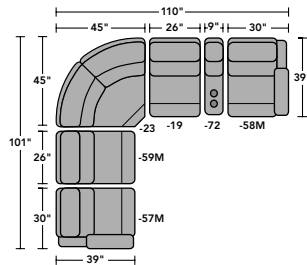

SAMPLE CONFIGURATIONS

All power styles are available with or without power headrests. A dual USB port on each power button control is optional on styles with arms and without power headrests. A single USB port on each power button control is standard on power headrest styles with arms. A home button on each power button control is optional on power headrest styles with arms.

Dimensions are in inches and are subject to variance. Options subject to change without notice.

FLEXSTEEL
HOME