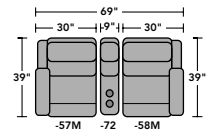

SAMPLE CONFIGURATIONS

All power styles are available with or without power headrests. A dual USB port on each power button control is optional on styles with arms and without power headrests. A single USB port on each power button control is standard on power headrest styles with arms. A home button on each power button control is optional on power headrest styles with arms.

Dimensions are in inches and are subject to variance. Options subject to change without notice.

FLEXSTEEL
HOME