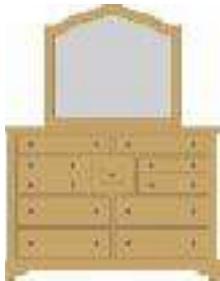

# VILLA STORAGE PIECES

---

TRIPLE DRESSER

CHEST

MEDIA DRESSER

NIGHT STAND

Natural Oak

Classic Dark Oak