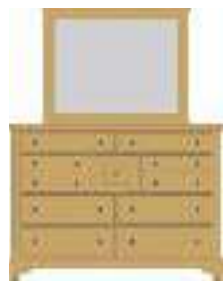

# VILLA STORAGE PIECES

---

TRIPLE DRESSER

CHEST

MEDIA DRESSER

NIGHT STAND

Natural Oak

Classic Dark Oak