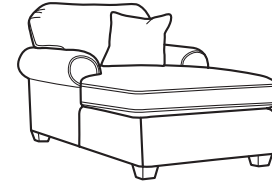

SCAN ME
For a digital copy of this sheet.

Thornton

3535 leather

5535 fabric

SH = Seat Height | SW = Seat Width
SD = Seat Depth | AH = Arm Height

SOFA GROUP & SECTIONAL COLLECTION

-31 SOFA

38H 86W 35D
21SH 67SW 20SD 26AH

-30 TWO-CUSHION SOFA

38H 77W 35D
21SH 59SW 20SD 26AH

-20 LOVESEAT

38H 61W 35D
21SH 42SW 20SD 26AH

-101 CHAIR AND A HALF

38H 54W 35D
21SH 35SW 20SD 26AH

-102 CHAISE LOUNGE*

38H 43W 66D
21SH 24SW 49SD 26AH