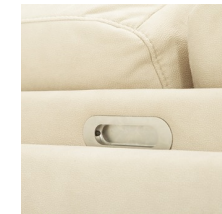

EASY OPEN AND CLOSE

STANDARD PREMIUM FOAM

HANDLE FOR EASY SOFABED TRANSFORMATION

OPTIONS

- No Pillow
- 12X23 Box Border Pillow Qty 1
- 12X23 Box Border Pillow Qty 2
- 12X23 Box Border Pillow Qty 3
- 12X23 Box Border Pillow Qty 4
- 12X23 Knife Edge Pillow Qty 4
- 12X23 Knife Edge Pillow Qty 1
- 12X23 Knife Edge Pillow Qty 2
- 12X23 Knife Edge Pillow Qty 3
- 18X18 Box Border Pillow Qty 2

FRAME

All Palliser frames are constructed from engineered wood products, hardwood or softwood; joints are pinned and glued for uniformity and strength.

SEATING COMFORT

Attached seat cushions feature a high-resiliency, high density foam core with a polyester wrap
 Semi-attached back cushions with fibre filling
 Back Suspension: 100% premium elastic webbing to provide consistent comfort and support.

FUNCTION

Sofa bed pieces have easy open and close operation while cushions remain attached

COVERS

- Leather Alternative
- Leather
- Fabric

21 Sofabed, Double
77 x 39 x 36"
195 x 98 x 92 cm
IA: 63" / 159 cm

22 Sofabed, Queen, 3
Cushion
85 x 39 x 36"
215 x 98 x 92 cm
IA: 71" / 180 cm

25 Sofabed, Single, 1
Cushion
61 x 39 x 36"
155 x 98 x 92 cm
IA: 47" / 120 cm

DIMENSIONS

Seat Depth: 21" / 53 cm
Seat Height: 19" / 49 cm
Arm Depth: 39" / 98 cm
Arm Height: 25" / 63 cm
Reclined Depth: 81" / 207 cm