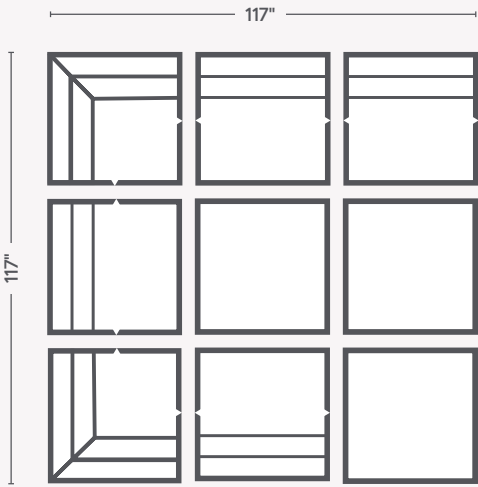

S2 | Storage Ottoman
w/ Casters or Legs
39W 39D 20H

RL | RF Chaise
Lounge
39W 65D 40H

RB | Right Bumper
67W 39D 39H

SECTIONAL CONFIGURATIONS

30 | Corner Chair
20 | Armless Chair

30 | Corner Chair
20 | Armless Chair
00 | Ottoman

LL | LF Chaise Lounge
LB | Left Bumper
CONFIGURATION FLIPS
w/ RL AND RB

23 | LAF Chair
20 | Armless Chair
RL | RF Chaise Lounge

CONFIGURATION FLIPS
w/ 21, 20(2), LL,

30 | Corner Chair
20 | Armless Chair
CT | Console
00 | Square Ottoman