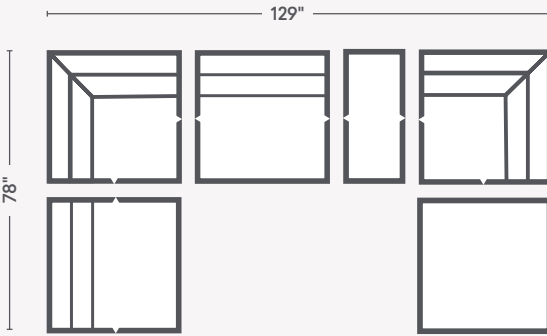

S2 | Storage Ottoman
w/ Casters or Legs
39W 39D 20H

RL | RF Chaise
Lounge
39W 65D 40H

RB | Right Bumper
67W 39D 39H

SECTIONAL CONFIGURATIONS

30 | Corner Chair
20 | Armless Chair

30 | Corner Chair
20 | Armless Chair
00 | Ottoman

LL | LF Chaise Lounge
LB | Left Bumper
CONFIGURATION FLIPS
w/ RL AND RB

23 | LAF Chair
20 | Armless Chair
RL | RF Chaise Lounge

CONFIGURATION FLIPS
w/ 21, 20(2), LL,

30 | Corner Chair
20 | Armless Chair
CT | Console
00 | Square Ottoman