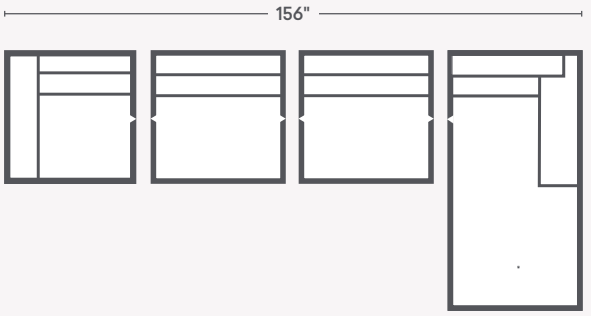

S2 | Storage Ottoman
w/ Casters or Legs
39W 39D 20H

RL | RF Chaise
Lounge
39W 65D 40H

RB | Right Bumper
67W 39D 39H

SECTIONAL CONFIGURATIONS

30 | Corner Chair
20 | Armless Chair

30 | Corner Chair
20 | Armless Chair
00 | Ottoman

LL | LF Chaise Lounge
LB | Left Bumper
CONFIGURATION FLIPS
w/ RL AND RB

23 | LAF Chair
20 | Armless Chair
RL | RF Chaise Lounge

CONFIGURATION FLIPS
w/ 21, 20(2), LL,

30 | Corner Chair
20 | Armless Chair
CT | Console
00 | Square Ottoman