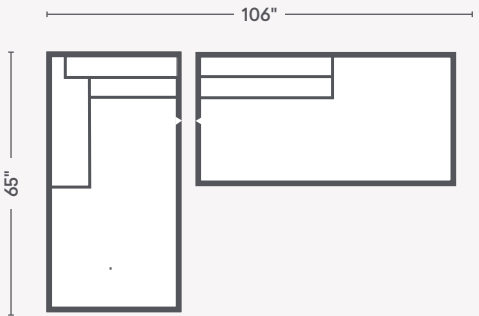

S2 | Storage Ottoman
w/ Casters or Legs
39W 39D 20H

RL | RF Chaise
Lounge
39W 65D 40H

RB | Right Bumper
67W 39D 39H

SECTIONAL CONFIGURATIONS

30 | Corner Chair
20 | Armless Chair

30 | Corner Chair
20 | Armless Chair
00 | Ottoman

LL | LF Chaise Lounge
LB | Left Bumper
CONFIGURATION FLIPS
w/ RL AND RB

23 | LAF Chair
20 | Armless Chair
RL | RF Chaise Lounge

CONFIGURATION FLIPS
w/ 21, 20(2), LL,

30 | Corner Chair
20 | Armless Chair
CT | Console
00 | Square Ottoman