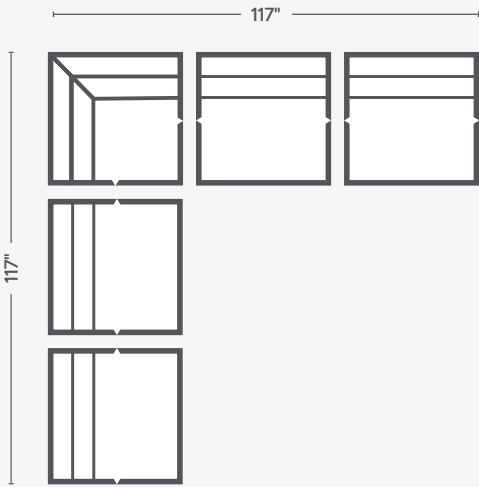

BECKHAM

UPHOLSTERY

2676

SEATING OPTIONS

72 | Sofa
94W 39D 40H

05 | Swivel Chair
30W 39D 40H

SECTIONAL COMPONENTS

30 | Corner Chair
39W 39D 40H

23 | LAF Chair
39W 39D 40H

23W | Wide
LAF Chair
44W 39D 39H

20 | Armless Chair
39W 39D 40H

CT | Console
12W 39D 20H

LL | LF Chaise
Lounge
39W 65D 40H

LB | Left Bumper
67W 39D 39H

00 | Square
Ottoman
39W 39D 20H

S2 | Storage Ottoman
w/ Casters or Legs
39W 39D 20H

RL | RF Chaise
Lounge
39W 65D 40H

RB | Right Bumper
67W 39D 39H

SECTIONAL CONFIGURATIONS

30 | Corner Chair
20 | Armless Chair

30 | Corner Chair
20 | Armless Chair
00 | Ottoman

LL | LF Chaise Lounge
LB | Left Bumper
CONFIGURATION FLIPS
w/ RL AND RB

23 | LAF Chair
20 | Armless Chair
RL | RF Chaise Lounge

CONFIGURATION FLIPS
w/ 21, 20(2), LL,

30 | Corner Chair
20 | Armless Chair
CT | Console
00 | Square Ottoman