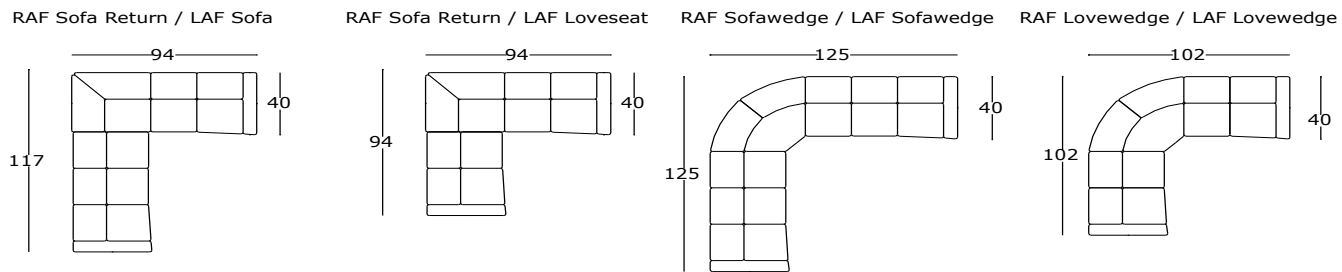

The Reagan Collection

Style # 881 - Category 3

Sample Configurations

*All dimensions are approximate. AH: 25" AW: 7" SH: 18" SD: 23" Overall Height: 40"