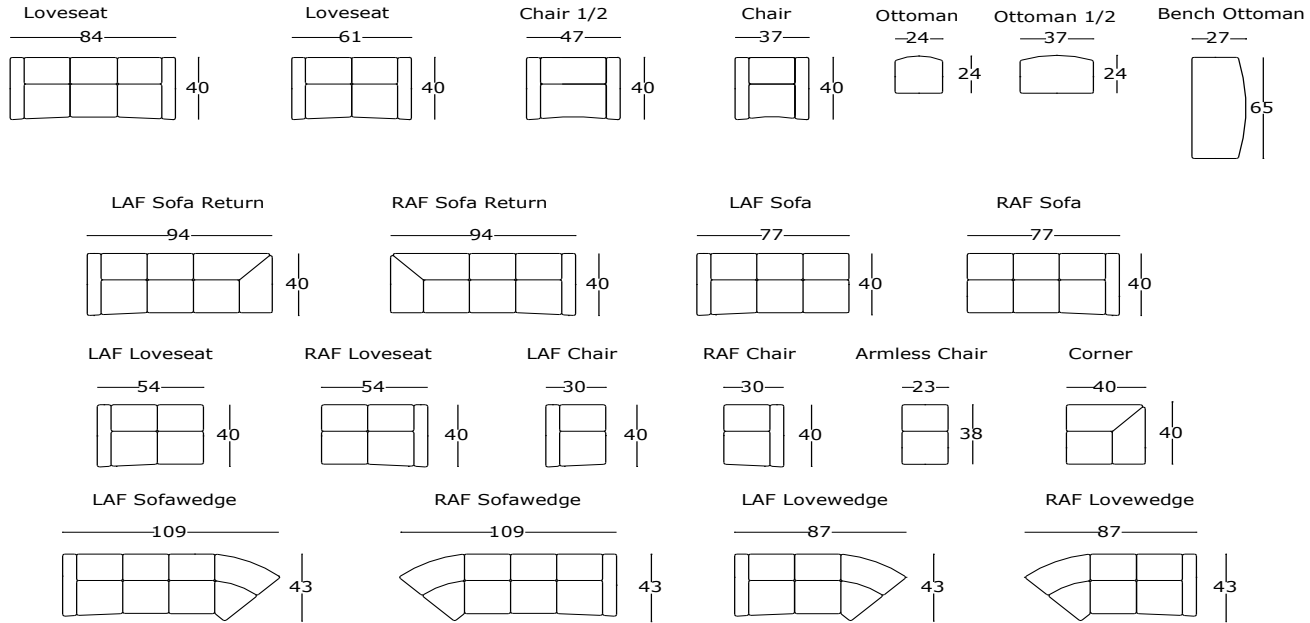

The Reagan Collection

Style # 881 - Category 3

Sample Configurations

*All dimensions are approximate. AH: 25" AW: 7" SH: 18" SD: 23" Overall Height: 40"