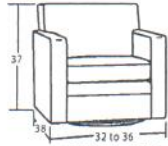

#105C Swivel Chair
32 to 36W x 38D x 37H