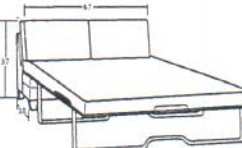

#53-60 Armless Full Sleeper
67W x 38D x 37H