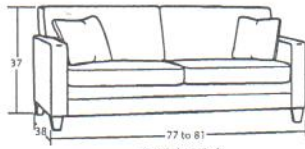

#54 2 Seat Sofa
77 to 81W x 38D x 37H