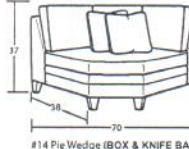

#14 Pie Wedge (TIGHT BACK)
70W x 48D x 37H