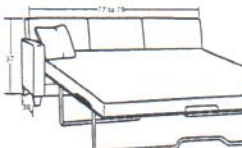

Sleepers

#52-68 LAF Queen Sleeper
77 to 79W x 38D x 37H