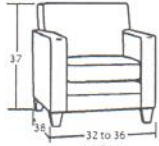

#10 Chair
32 to 36W x 38D x 37H