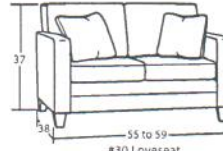

#30 Loveseat
55 to 59W x 38D x 37H