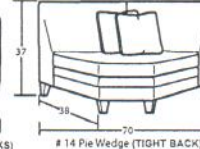

#14 Pie Wedge (TIGHT BACK)
70W x 48D x 37H