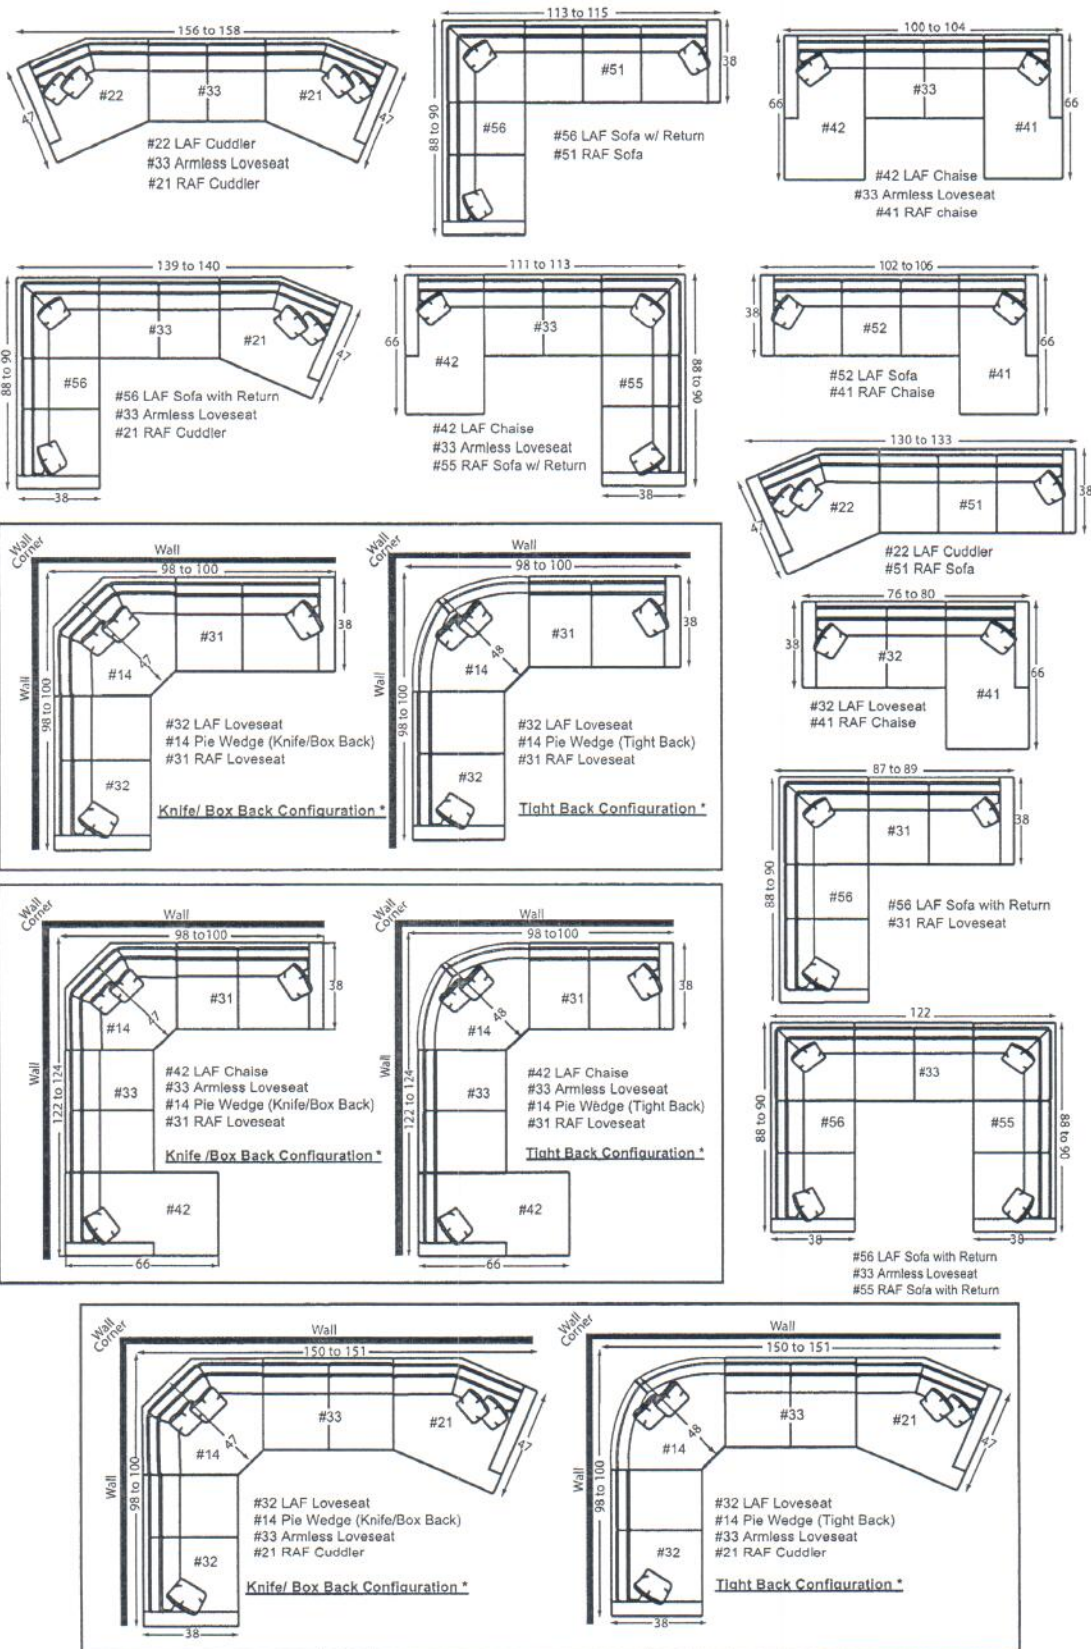

Designing a room full of furniture has never been so easy!
Sample Configurations

* Our tight back pie wedge has a different shape and dimensions than the knife or box back pie wedge.