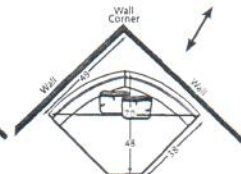

#14 Pie Wedge (TIGHT BACK)
70W x 48D x 37H