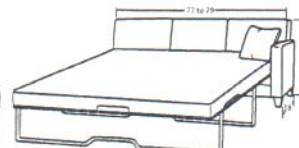

#51-68 RAF Queen Sleeper
77 to 79W x 38D x 37H