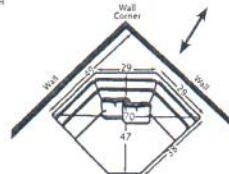

#14 Pie Wedge (TIGHT BACK)
70W x 48D x 37H