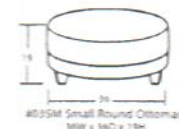

#03LG Large Round Ottoman
46W x 40D x 19H

#03SM Small Round Ottoman
42W x 30D x 19H

Width varies depending on arm style selected. See price list for specific dimensions
Arm height for all pieces is 28".