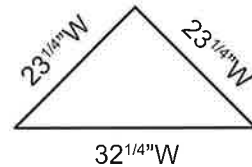

QUALITY FEATURES

- Solid knot-free pine
- Interior soft close hinges
- Raised panel doors & crowning detail
- Finished by skilled Amish craftsmen
- 12 NEW custom matte finish options
- 7 knob options

PINE BOOKCASES

American Built. Solid Wood. Custom Amish Finishes.

Six height options available at each width (24", 30", 36", 48"). 48" Wide bookcases have middle dividers.

24" Wide Bookcases	30" Wide Bookcases	36" Wide Bookcases	48" Wide Bookcases
2430 - 30"H x 24"W	3030 - 30"H x 30"W	3630 - 30"H x 36"W	4830 - 30"H x 48"W
2436 - 36"H x 24"W	3036 - 36"H x 30"W	3636 - 36"H x 36"W	4836 - 36"H x 48"W
2448 - 48"H x 24"W	3048 - 48"H x 30"W	3648 - 48"H x 36"W	4848 - 48"H x 48"W
2460 - 60"H x 24"W	3060 - 60"H x 30"W	3660 - 60"H x 36"W	4860 - 60"H x 48"W
2472 - 72"H x 24"W	3072 - 72"H x 30"W	3672 - 72"H x 36"W	4872 - 72"H x 48"W
2472D - 72"H x 24"W	3072D - 72"H x 30"W	3672D - 72"H x 36"W	4872D - 72"H x 48"W
2484 - 84"H x 24"W	3084 - 84"H x 30"W	3684 - 84"H x 36"W	4884 - 84"H x 48"W
2484D - 84"H x 24"W	3084D - 84"H x 30"W	3684D - 84"H x 36"W	4884D - 84"H x 48"W

PRODUCT FEATURES

- 24 size combinations
- Solid knot-free pine construction
- 12 NEW custom Amish finishes
- 7 knob options
- Bookcases are 12" deep
- Adjustable shelves

To Order Doors:

Add a "D" to the end of the item #, before finish.

Example: 3672DWB-B

36"W x 72"H Bookcase with Doors.

Wedgwood Blue finish

Antique Bronze Knob

Doors available on 72" & 84" height bookcases.

30"H - 2 / 36"H - 2 / 48"H - 3 / 60"H - 3 / 72"H - 3 / 84"H - 4 / (60", 72" & 84" - 1 fixed shelf at 30"H)