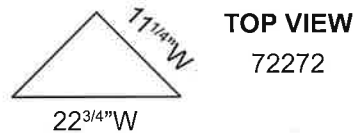

QUALITY FEATURES

- Solid knot-free pine
- Interior soft close hinges
- Raised panel doors & crowning detail
- Finished by skilled Amish craftsmen
- 12 NEW custom matte finish options
- 7 knob options

PINE BOOKCASES

American Built. Solid Wood. Custom Amish Finishes.

Six height options available at each width (24", 30", 36", 48"). 48" Wide bookcases have middle dividers.

24" Wide Bookcases	30" Wide Bookcases	36" Wide Bookcases	48" Wide Bookcases
2430 - 30"H x 24"W	3030 - 30"H x 30"W	3630 - 30"H x 36"W	4830 - 30"H x 48"W
2436 - 36"H x 24"W	3036 - 36"H x 30"W	3636 - 36"H x 36"W	4836 - 36"H x 48"W
2448 - 48"H x 24"W	3048 - 48"H x 30"W	3648 - 48"H x 36"W	4848 - 48"H x 48"W
2460 - 60"H x 24"W	3060 - 60"H x 30"W	3660 - 60"H x 36"W	4860 - 60"H x 48"W
2472 - 72"H x 24"W	3072 - 72"H x 30"W	3672 - 72"H x 36"W	4872 - 72"H x 48"W
2472D - 72"H x 24"W	3072D - 72"H x 30"W	3672D - 72"H x 36"W	4872D - 72"H x 48"W
2484 - 84"H x 24"W	3084 - 84"H x 30"W	3684 - 84"H x 36"W	4884 - 84"H x 48"W
2484D - 84"H x 24"W	3084D - 84"H x 30"W	3684D - 84"H x 36"W	4884D - 84"H x 48"W

PRODUCT FEATURES

- 24 size combinations
- Solid knot-free pine construction
- 12 NEW custom Amish finishes
- 7 knob options
- Bookcases are 12" deep
- Adjustable shelves

To Order Doors:

Add a "D" to the end of the item #, before finish.

Example: 3672DWB-B

36"W x 72"H Bookcase with Doors.

Wedgwood Blue finish

Antique Bronze Knob

Doors available on 72" & 84" height bookcases.

30"H - 2 / 36"H - 2 / 48"H - 3 / 60"H - 3 / 72"H - 3 / 84"H - 4 / (60", 72" & 84" - 1 fixed shelf at 30"H)