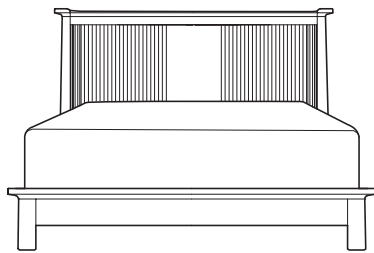

# Park Slope

FIND COMFORT WITH EVERY CURVE

**89/91-1510** Platform Bed  
**89/91-1510-Q** Queen, Complete Bed H56 W71½ L89  
**89/91-1510-K** King, Complete Bed H56 W87½ L89  
**89/91-1510-C** Cal King, Complete Bed H56 W83½ L93

**89/91-1512**  
 Dresser  
 H37 W67½ D22

**89/91-1513**  
 Tall Chest  
 H56 W43 D22

**89/91-1515**  
 Open Night Stand  
 H29 W30 D18

**89/91-1518**  
 Mirror  
 Dia. 46

**89/91-1519**  
 Bench  
 H17½ W52 D17½