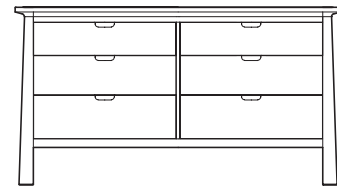

# Park Slope

FIND COMFORT WITH EVERY CURVE

**89/91-1510** Platform Bed  
**89/91-1510-Q** Queen, Complete Bed H56 W71½ L89  
**89/91-1510-K** King, Complete Bed H56 W87½ L89  
**89/91-1510-C** Cal King, Complete Bed H56 W83½ L93

**89/91-1512**  
 Dresser  
 H37 W67½ D22

**89/91-1513**  
 Tall Chest  
 H56 W43 D22

**89/91-1515**  
 Open Night Stand  
 H29 W30 D18

**89/91-1518**  
 Mirror  
 Dia. 46

**89/91-1519**  
 Bench  
 H17½ W52 D17½