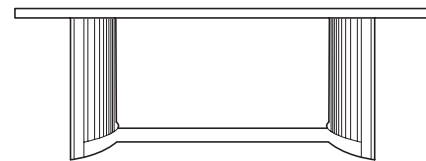

# Park Slope

FIND COMFORT WITH EVERY CURVE

**89/91-1510** Platform Bed  
**89/91-1510-Q** Queen, Complete Bed H56 W71½ L89  
**89/91-1510-K** King, Complete Bed H56 W87½ L89  
**89/91-1510-C** Cal King, Complete Bed H56 W83½ L93

**89/91-1512**  
 Dresser  
 H37 W67½ D22

**89/91-1513**  
 Tall Chest  
 H56 W43 D22

**89/91-1515**  
 Open Night Stand  
 H29 W30 D18

**89/91-1518**  
 Mirror  
 Dia. 46

**89/91-1519**  
 Bench  
 H17½ W52 D17½

**89/91-1541-48-2LVS**  
 Round Dining Table  
 2-16" Leaves, Extends to 80"  
 H30 Dia 48

**89/91-1541-56-2LVS**  
 Round Dining Table  
 2-16" Leaves, Extends to 88"  
 H30 Dia 56

**89/91-1530-2LVS**  
 Dining Table  
 H30 W42 L78 (2-18" Leaves, Extends to 114")

**89/91-1531**  
Hex Table  
H30 W60 L60

**89/91-1536**  
Sideboard  
H34 W67 D21½

**89/91-1533**  
Shelter Chair  
H36½ W21½ D25½

**89/91-1550-ST**  
Round Cocktail Table  
H19 Dia 43

**89/91-1551-ST**  
Round End Table  
H23 Dia 22