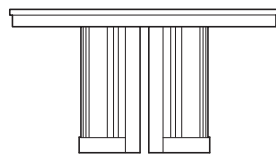

# Park Slope

FIND COMFORT WITH EVERY CURVE

**89/91-1510** Platform Bed  
**89/91-1510-Q** Queen, Complete Bed H56 W71½ L89  
**89/91-1510-K** King, Complete Bed H56 W87½ L89  
**89/91-1510-C** Cal King, Complete Bed H56 W83½ L93

**89/91-1512**  
 Dresser  
 H37 W67½ D22

**89/91-1513**  
 Tall Chest  
 H56 W43 D22

**89/91-1515**  
 Open Night Stand  
 H29 W30 D18

**89/91-1518**  
 Mirror  
 Dia. 46

**89/91-1519**  
 Bench  
 H17½ W52 D17½

**89/91-1541-48-2LVS**  
 Round Dining Table  
 2-16" Leaves, Extends to 80"  
 H30 Dia 48

**89/91-1541-56-2LVS**  
 Round Dining Table  
 2-16" Leaves, Extends to 88"  
 H30 Dia 56

**89/91-1530-2LVS**  
 Dining Table  
 H30 W42 L78 (2-18" Leaves, Extends to 114")

**89/91-1531**  
Hex Table  
H30 W60 L60

**89/91-1536**  
Sideboard  
H34 W67 D21½

**89/91-1533**  
Shelter Chair  
H36½ W21½ D25½

**89/91-1550-ST**  
Round Cocktail Table  
H19 Dia 43

**89/91-1551-ST**  
Round End Table  
H23 Dia 22