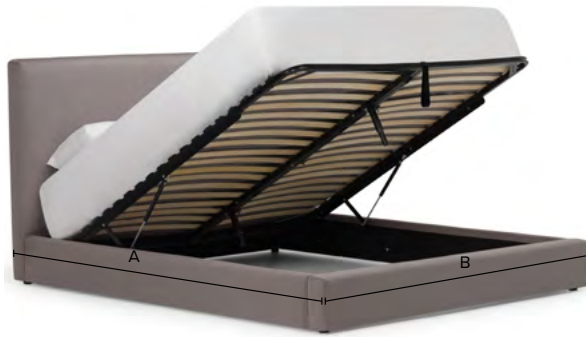

E Headboard Height Options

- Complete Bed
54", 64"
- Headboard Only
48", 58"

F Leg Height

6"

G Footboard Depth

5"

H Ground To Top Of Footboard

16"

I Ground To Top Of Slat

11"

J Bed Length

- Full87"
- Queen92"
- King92"
- California King96"

Dimensions shown as Width x Depth x Height.

Dimensions are correct at the time of printing and are subject to change without notice. Actual measurements for each item may vary from what is shown here.

Please allow up to a +/- 1 inch difference. Availability may vary by region.

Illustrative image shown only for lift bed dimensions purposes, refer to bed style in previous pages.

A Bed Opening Length

- Full77"
- Queen82"
- King82"
- California King86"