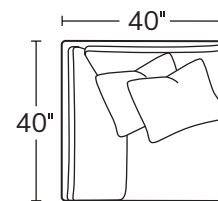

SERIES

ZOE

OVERALL D40 H36

INSIDE D24

ARM W6 H28

SEAT H19

Effortlessly cool and extremely comfortable, the Zoe is best known for its subtle curves and plush seating. Perfect for floating in a space, welt detail frames the outside.

Made to order, made to last, right here in the USA.

Number of 22" pillows represented in illustrations

SOFA
3001

SHORT SOFA
3005

CHAIR
3003
Available as a
Swivel Chair

OTTOMAN
300

LEFT ARM CHAIR
30LAC

RIGHT ARM CHAIR
30RAC

ARMLESS CHAIR
30AC

SQUARE CORNER
30SC

OTTOMAN
30OT

Drawings are not to scale. All dimensions are approximate and subject to change.

MASSOUDFURNITURE.COM

MASSOUD