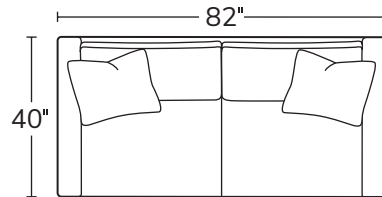

SERIES

ZOE

OVERALL D40 H36

INSIDE D24

ARM W6 H28

SEAT H19

Effortlessly cool and extremely comfortable, the Zoe is best known for its subtle curves and plush seating. Perfect for floating in a space, welt detail frames the outside.

Made to order, made to last, right here in the USA.

Number of 22" pillows represented in illustrations

SOFA
3001

SHORT SOFA
3005

CHAIR
3003
Available as a
Swivel Chair

OTTOMAN
300

LEFT ARM CHAIR
30LAC

RIGHT ARM CHAIR
30RAC

ARMLESS CHAIR
30AC

SQUARE CORNER
30SC

OTTOMAN
30OT

Drawings are not to scale. All dimensions are approximate and subject to change.

MASSOUDFURNITURE.COM

MASSOUD