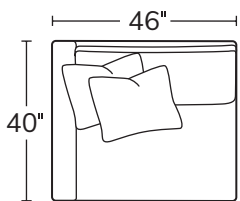

SERIES

ZOE

OVERALL D40 H36

INSIDE D24

ARM W6 H28

SEAT H19

Effortlessly cool and extremely comfortable, the Zoe is best known for its subtle curves and plush seating. Perfect for floating in a space, welt detail frames the outside.

Made to order, made to last, right here in the USA.

Number of 22" pillows represented in illustrations

SOFA
3001

SHORT SOFA
3005

CHAIR
3003
Available as a
Swivel Chair

OTTOMAN
300

LEFT ARM CHAIR
30LAC

RIGHT ARM CHAIR
30RAC

ARMLESS CHAIR
30AC

SQUARE CORNER
30SC

OTTOMAN
30OT

Drawings are not to scale. All dimensions are approximate and subject to change.

MASSOUDFURNITURE.COM

MASSOUD