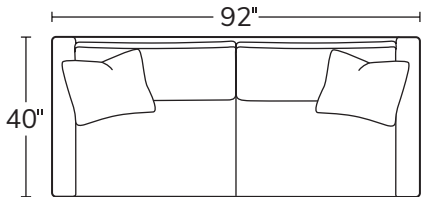

SERIES

ZOE

OVERALL D40 H36

INSIDE D24

ARM W6 H28

SEAT H19

Effortlessly cool and extremely comfortable, the Zoe is best known for its subtle curves and plush seating. Perfect for floating in a space, welt detail frames the outside.

Made to order, made to last, right here in the USA.

Number of 22" pillows represented in illustrations

SOFA
3001

SHORT SOFA
3005

CHAIR
3003
Available as a
Swivel Chair

OTTOMAN
300

LEFT ARM CHAIR
30LAC

RIGHT ARM CHAIR
30RAC

ARMLESS CHAIR
30AC

SQUARE CORNER
30SC

OTTOMAN
30OT

Drawings are not to scale. All dimensions are approximate and subject to change.

MASSOUDFURNITURE.COM

MASSOUD