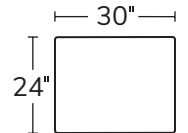

Made to order, made to last, right here in the USA.

Number of 22" pillows represented in illustrations

SOFA
3001

SHORT SOFA
3005

CHAIR
3003
Available as a
Swivel Chair

OTTOMAN
300

LEFT ARM CHAIR
30LAC

RIGHT ARM CHAIR
30RAC

ARMLESS CHAIR
30AC

SQUARE CORNER
30SC

OTTOMAN
30OT

Drawings are not to scale. All dimensions are approximate and subject to change.

MASSOUDFURNITURE.COM

MASSOUD