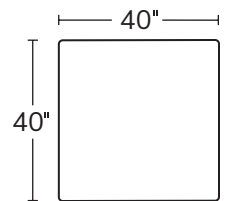

Made to order, made to last, right here in the USA.

Number of 22" pillows represented in illustrations

SOFA
3001

SHORT SOFA
3005

CHAIR
3003
Available as a
Swivel Chair

OTTOMAN
300

LEFT ARM CHAIR
30LAC

RIGHT ARM CHAIR
30RAC

ARMLESS CHAIR
30AC

SQUARE CORNER
30SC

OTTOMAN
30OT

Drawings are not to scale. All dimensions are approximate and subject to change.

MASSOUDFURNITURE.COM

MASSOUD