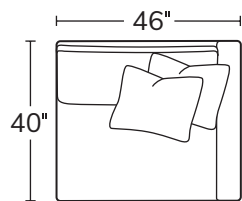

SERIES

ZOE

OVERALL D40 H36

INSIDE D24

ARM W6 H28

SEAT H19

Effortlessly cool and extremely comfortable, the Zoe is best known for its subtle curves and plush seating. Perfect for floating in a space, welt detail frames the outside.

Made to order, made to last, right here in the USA.

Number of 22" pillows represented in illustrations

SOFA
3001

SHORT SOFA
3005

CHAIR
3003
Available as a
Swivel Chair

OTTOMAN
300

LEFT ARM CHAIR
30LAC

RIGHT ARM CHAIR
30RAC

ARMLESS CHAIR
30AC

SQUARE CORNER
30SC

OTTOMAN
30OT

Drawings are not to scale. All dimensions are approximate and subject to change.

MASSOUDFURNITURE.COM

MASSOUD