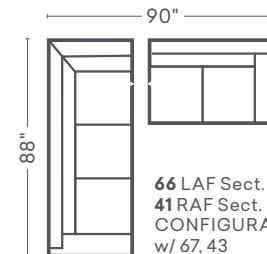

2768 ANSON

Sofa

SEATING OPTIONS

7Q Queen Sleeper
72 Sofa
82W 37D 38H

6Q Queen Sleeper
62 Sofa
80W 37D 38H

42 Loveseat
58W 37D 38H

12 Chair
36W 37D 38H

01 Ottoman
27W 22D 18H

SECTIONAL COMPONENTS

66 LAF Sect. w/ Corner
67 RAF Sect. w/ Corner
88W 37D 38H

43 LAF Sect. Loveseat
41 RAF Sect. Loveseat
53W 37D 38H

20 Armless Chair
23W 37D 38H

3 pc Sm L-Shaped Sectional

SECTIONAL CONFIGURATIONS

66 LAF Sect. w/ Corner
41 RAF Sect. Loveseat
CONFIGURATION FLIPS
w/ 67, 43

66 LAF Sect. w/ Corner
20 Armless Chair
41 RAF Sect. Loveseat
CONFIGURATION FLIPS
w/ 67, 20, 43