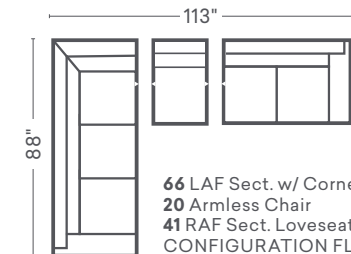

2768 ANSON

Sofa

SEATING OPTIONS

7Q Queen Sleeper
72 Sofa
82W 37D 38H

6Q Queen Sleeper
62 Sofa
80W 37D 38H

42 Loveseat
58W 37D 38H

12 Chair
36W 37D 38H

01 Ottoman
27W 22D 18H

SECTIONAL COMPONENTS

66 LAF Sect. w/ Corner
67 RAF Sect. w/ Corner
88W 37D 38H

43 LAF Sect. Loveseat
41 RAF Sect. Loveseat
53W 37D 38H

20 Armless Chair
23W 37D 38H

3 pc Sm L-Shaped Sectional

SECTIONAL CONFIGURATIONS

66 LAF Sect. w/ Corner
41 RAF Sect. Loveseat
CONFIGURATION FLIPS
w/ 67, 43

66 LAF Sect. w/ Corner
20 Armless Chair
41 RAF Sect. Loveseat
CONFIGURATION FLIPS
w/ 67, 20, 43