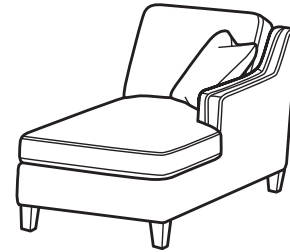

SCAN ME
 For a digital copy of this sheet.

Finley

fabric | 5010

pillows standard

SH = Seat Height | SW = Seat Width
SD = Seat Depth | AH = Arm Height
OD = Open Depth

STATIONARY GROUP COLLECTION

-31 SOFA

38H 88W 38D
21SH 77SW 23SD 26AH

-20 LOVESEAT

38H 60W 38D
21SH 49SW 23SD 26AH

-10 CHAIR

38H 33W 38D
21SH 22SW 23SD 26AH

-08 OTTOMAN

19H 28W 23D

-620M POWER INCLINING SOFA

37H 87W 39D
21SH 76SW 21SD 25AH 57OD

-500M POWER INCLINER

37H 37W 39D
21SH 26SW 21SD 25AH 57OD

SECTIONAL PIECES AND SAMPLE CONFIGURATIONS

-19 ARMLESS CHAIR

39H 26W 38D
21SH 26SW 23SD

-25 LAF CHAISE

39H 31W 65D
21SH 30SW 54SD 26AH

-26 RAF CHAISE

39H 31W 65D
21SH 30SW 54SD 26AH

-27 LAF LOVESEAT

39H 56W 38D
21SH 52SW 23SD 26AH

-28 RAF LOVESEAT

39H 56W 38D
21SH 52SW 23SD 26AH

-29 ARMLESS LOVESEAT

39H 52W 38D
21SH 52SW 23SD

-231 CORNER CHAIR