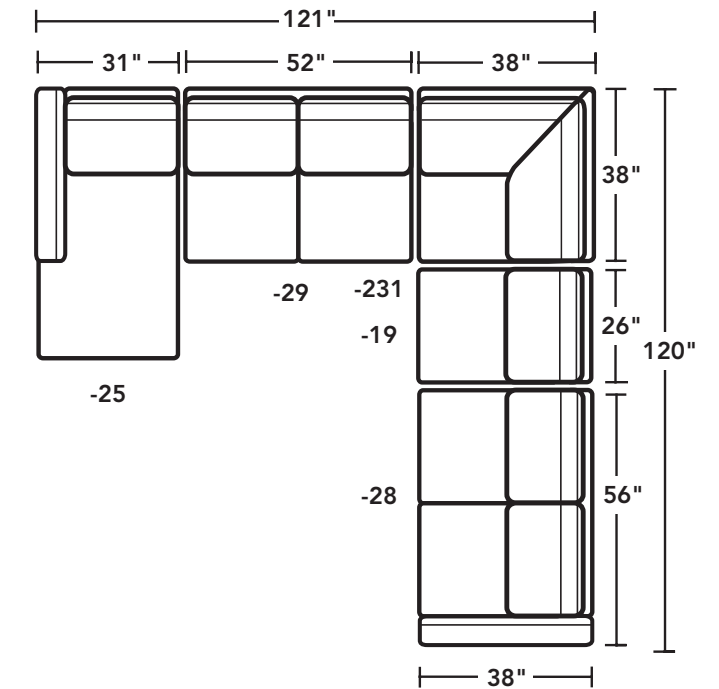

SCAN ME
 For a digital copy of this sheet.

Finley

fabric | 5010

pillows standard

SH = Seat Height | SW = Seat Width
SD = Seat Depth | AH = Arm Height
OD = Open Depth

STATIONARY GROUP COLLECTION

-31 SOFA

38H 88W 38D
21SH 77SW 23SD 26AH

-500M POWER INCLINER

37H 37W 39D
21SH 26SW 21SD 25AH 57OD

SECTIONAL PIECES AND SAMPLE CONFIGURATIONS

-19 ARMLESS CHAIR

39H 26W 38D
21SH 26SW 23SD

-25 LAF CHAISE

39H 31W 65D
21SH 30SW 54SD 26AH

-26 RAF CHAISE

39H 31W 65D
21SH 30SW 54SD 26AH

-27 LAF LOVESEAT

39H 56W 38D
21SH 52SW 23SD 26AH

-28 RAF LOVESEAT

39H 56W 38D
21SH 52SW 23SD 26AH

-29 ARMLESS LOVESEAT

39H 52W 38D
21SH 52SW 23SD

-231 CORNER CHAIR

39H 38W 38D
21SH 23SW 23SD

-33 LAF CORNER SOFA

39H 95W 38D
21SH 74SW 23SD 26AH

-34 RAF CORNER SOFA

39H 95W 38D
21SH 74SW 23SD 26AH

-37 LAF SOFA

39H 83W 38D
21SH 79SW 23SD 26AH

-38 RAF SOFA