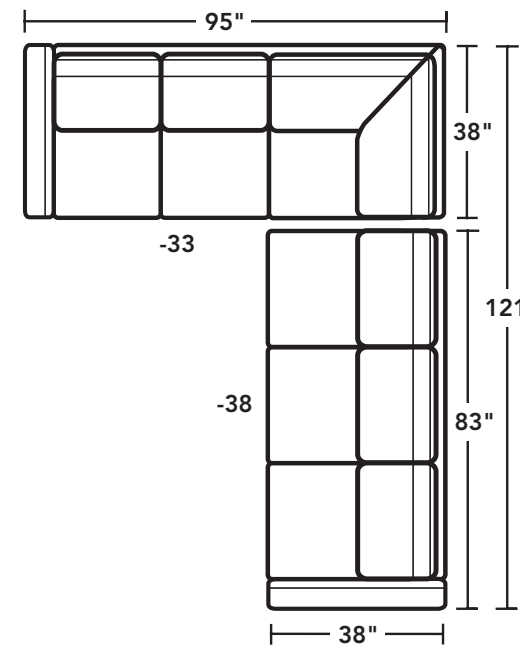

SCAN ME
 For a digital copy of this sheet.

Finley

fabric | 5010

pillows standard

SH = Seat Height | SW = Seat Width
SD = Seat Depth | AH = Arm Height
OD = Open Depth

STATIONARY GROUP COLLECTION

-31 SOFA

38H 88W 38D
21SH 77SW 23SD 26AH

39H 31W 65D
21SH 30SW 54SD 26AH

-27 LAF LOVESEAT

39H 56W 38D
21SH 52SW 23SD 26AH

-28 RAF LOVESEAT

39H 56W 38D
21SH 52SW 23SD 26AH

-29 ARMLESS LOVESEAT

39H 52W 38D
21SH 52SW 23SD

-231 CORNER CHAIR

39H 38W 38D
21SH 23SW 23SD

-33 LAF CORNER SOFA

39H 95W 38D
21SH 74SW 23SD 26AH

-34 RAF CORNER SOFA

39H 95W 38D
21SH 74SW 23SD 26AH

-37 LAF SOFA

39H 83W 38D
21SH 79SW 23SD 26AH

-38 RAF SOFA