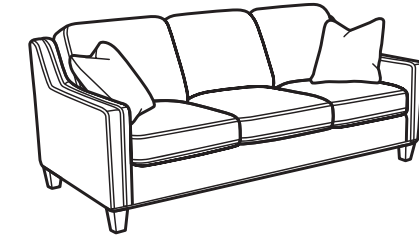

SCAN ME
 For a digital copy of this sheet.

Finley

fabric | 5010

pillows standard

SH = Seat Height | SW = Seat Width
SD = Seat Depth | AH = Arm Height
OD = Open Depth

STATIONARY GROUP COLLECTION

-31 SOFA

38H 88W 38D
21SH 77SW 23SD 26AH

-20 LOVESEAT

38H 60W 38D
21SH 49SW 23SD 26AH

-10 CHAIR

38H 33W 38D
21SH 22SW 23SD 26AH

-08 OTTOMAN

19H 28W 23D

-620M POWER INCLINING SOFA

37H 87W 39D
21SH 76SW 21SD 25AH 57OD

-500M POWER INCLINER

37H 37W 39D
21SH 26SW 21SD 25AH 57OD

SECTIONAL PIECES AND SAMPLE CONFIGURATIONS

-19 ARMLESS CHAIR

39H 26W 38D
21SH 26SW 23SD

-25 LAF CHAISE

39H 31W 65D
21SH 30SW 54SD 26AH

-26 RAF CHAISE