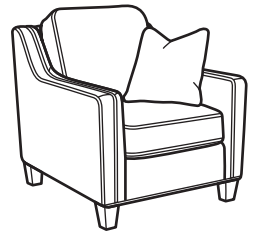

SCAN ME
 For a digital copy of this sheet.

Finley

fabric | 5010

pillows standard

SH = Seat Height | SW = Seat Width
SD = Seat Depth | AH = Arm Height
OD = Open Depth

STATIONARY GROUP COLLECTION

-31 SOFA

38H 88W 38D
21SH 77SW 23SD 26AH

-20 LOVESEAT

38H 60W 38D
21SH 49SW 23SD 26AH

-10 CHAIR

38H 33W 38D
21SH 22SW 23SD 26AH

-08 OTTOMAN

19H 28W 23D

-620M POWER INCLINING SOFA

37H 87W 39D
21SH 76SW 21SD 25AH 57OD

-500M POWER INCLINER

37H 37W 39D
21SH 26SW 21SD 25AH 57OD

SECTIONAL PIECES AND SAMPLE CONFIGURATIONS

-19 ARMLESS CHAIR

39H 26W 38D
21SH 26SW 23SD

-25 LAF CHAISE

39H 31W 65D
21SH 30SW 54SD 26AH

-26 RAF CHAISE