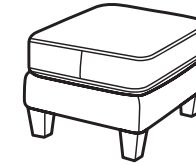

SCAN ME
 For a digital copy of this sheet.

Finley

fabric | 5010

pillows standard

SH = Seat Height | SW = Seat Width
SD = Seat Depth | AH = Arm Height
OD = Open Depth

STATIONARY GROUP COLLECTION

-31 SOFA

38H 88W 38D
21SH 77SW 23SD 26AH

-20 LOVESEAT

38H 60W 38D
21SH 49SW 23SD 26AH

-10 CHAIR

38H 33W 38D
21SH 22SW 23SD 26AH

-08 OTTOMAN

19H 28W 23D

-620M POWER INCLINING SOFA

37H 87W 39D
21SH 76SW 21SD 25AH 57OD