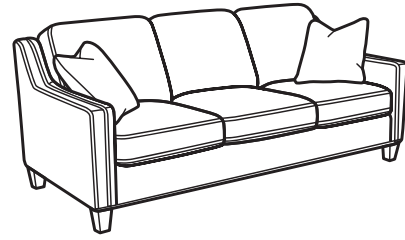

5010-SECT in body fabric: 996-20
 5010-10 in body fabric: 650-72
 pillow fabric: 074-40

Finley

FLEXSTEEL®

Tailored Elegance

Simplicity and refinement meet ultimate comfort with the Finley collection. With a distinctive profile featuring sloped, tapered track arms and attractive welt detailing, Finley's classic stationary look also offers the enhanced option of power incline for ease of relaxation. Our patented Blue Steel Spring™ at the heart of each seat ensures a firm, yet flexible, sit. Offering generous seating space, and sitting stately on sleek, square tapered legs, Finley is the perfect choice for elevating your home.

SCAN ME
 For a digital copy of this sheet.

Finley

fabric | 5010

pillows standard

SH = Seat Height | SW = Seat Width
SD = Seat Depth | AH = Arm Height
OD = Open Depth

STATIONARY GROUP COLLECTION

-31 SOFA

38H 88W 38D
21SH 77SW 23SD 26AH

-20 LOVESEAT

38H 60W 38D
21SH 49SW 23SD 26AH

-10 CHAIR

38H 33W 38D
21SH 22SW 23SD 26AH

-08 OTTOMAN

19H 28W 23D

-620M POWER INCLINING SOFA

37H 87W 39D
21SH 76SW 21SD 25AH 57OD