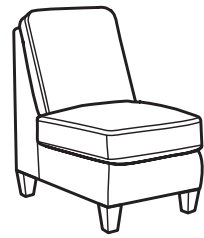

SCAN ME
 For a digital copy of this sheet.

Finley

fabric | 5010

pillows standard

SH = Seat Height | SW = Seat Width
SD = Seat Depth | AH = Arm Height
OD = Open Depth

STATIONARY GROUP COLLECTION

-31 SOFA

38H 88W 38D
21SH 77SW 23SD 26AH

-20 LOVESEAT

38H 60W 38D
21SH 49SW 23SD 26AH

-10 CHAIR

38H 33W 38D
21SH 22SW 23SD 26AH

-08 OTTOMAN

19H 28W 23D

-620M POWER INCLINING SOFA

37H 87W 39D
21SH 76SW 21SD 25AH 57OD

-500M POWER INCLINER

37H 37W 39D
21SH 26SW 21SD 25AH 57OD

SECTIONAL PIECES AND SAMPLE CONFIGURATIONS

-19 ARMLESS CHAIR

39H 26W 38D
21SH 26SW 23SD

-25 LAF CHAISE

39H 31W 65D
21SH 30SW 54SD 26AH

-26 RAF CHAISE