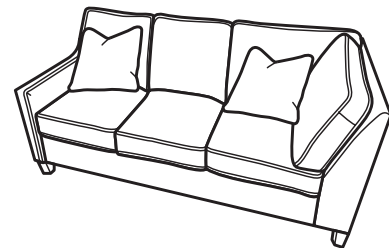

SCAN ME
 For a digital copy of this sheet.

Finley

fabric | 5010

pillows standard

SH = Seat Height | SW = Seat Width
SD = Seat Depth | AH = Arm Height
OD = Open Depth

STATIONARY GROUP COLLECTION

-31 SOFA

38H 88W 38D
21SH 77SW 23SD 26AH

-500M POWER INCLINER

37H 37W 39D
21SH 26SW 21SD 25AH 57OD

SECTIONAL PIECES AND SAMPLE CONFIGURATIONS

-19 ARMLESS CHAIR

39H 26W 38D
21SH 26SW 23SD

-25 LAF CHAISE

39H 31W 65D
21SH 30SW 54SD 26AH

-26 RAF CHAISE

39H 31W 65D
21SH 30SW 54SD 26AH

-27 LAF LOVESEAT

39H 56W 38D
21SH 52SW 23SD 26AH

-28 RAF LOVESEAT

39H 56W 38D
21SH 52SW 23SD 26AH

-29 ARMLESS LOVESEAT

39H 52W 38D
21SH 52SW 23SD

-231 CORNER CHAIR

39H 38W 38D
21SH 23SW 23SD

-33 LAF CORNER SOFA

39H 95W 38D
21SH 74SW 23SD 26AH

-34 RAF CORNER SOFA

39H 95W 38D
21SH 74SW 23SD 26AH

-37 LAF SOFA

39H 83W 38D
21SH 79SW 23SD 26AH

-38 RAF SOFA