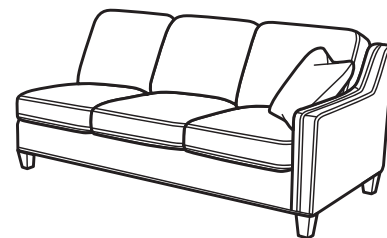

SCAN ME
 For a digital copy of this sheet.

Finley

fabric | 5010

pillows standard

SH = Seat Height | SW = Seat Width
SD = Seat Depth | AH = Arm Height
OD = Open Depth

STATIONARY GROUP COLLECTION

-31 SOFA

38H 88W 38D
21SH 77SW 23SD 26AH

-500M POWER INCLINER

37H 37W 39D
21SH 26SW 21SD 25AH 57OD

SECTIONAL PIECES AND SAMPLE CONFIGURATIONS

-19 ARMLESS CHAIR

39H 26W 38D
21SH 26SW 23SD

-25 LAF CHAISE

39H 31W 65D
21SH 30SW 54SD 26AH

-26 RAF CHAISE

39H 31W 65D
21SH 30SW 54SD 26AH

-27 LAF LOVESEAT

39H 56W 38D
21SH 52SW 23SD 26AH

-28 RAF LOVESEAT

39H 56W 38D
21SH 52SW 23SD 26AH

-29 ARMLESS LOVESEAT

39H 52W 38D
21SH 52SW 23SD

-231 CORNER CHAIR

39H 38W 38D
21SH 23SW 23SD

-33 LAF CORNER SOFA

39H 95W 38D
21SH 74SW 23SD 26AH

-34 RAF CORNER SOFA

39H 95W 38D
21SH 74SW 23SD 26AH

-37 LAF SOFA

39H 83W 38D
21SH 79SW 23SD 26AH

-38 RAF SOFA