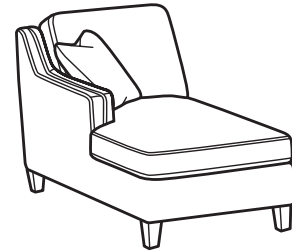

SCAN ME
 For a digital copy of this sheet.

Finley

fabric | 5010

pillows standard

SH = Seat Height | SW = Seat Width
SD = Seat Depth | AH = Arm Height
OD = Open Depth

STATIONARY GROUP COLLECTION

-31 SOFA

38H 88W 38D
21SH 77SW 23SD 26AH

-20 LOVESEAT

38H 60W 38D
21SH 49SW 23SD 26AH

-10 CHAIR

38H 33W 38D
21SH 22SW 23SD 26AH

-08 OTTOMAN

19H 28W 23D

-620M POWER INCLINING SOFA

37H 87W 39D
21SH 76SW 21SD 25AH 57OD

-500M POWER INCLINER

37H 37W 39D
21SH 26SW 21SD 25AH 57OD

SECTIONAL PIECES AND SAMPLE CONFIGURATIONS

-19 ARMLESS CHAIR

39H 26W 38D
21SH 26SW 23SD

-25 LAF CHAISE

39H 31W 65D
21SH 30SW 54SD 26AH

-26 RAF CHAISE

39H 31W 65D
21SH 30SW 54SD 26AH

-27 LAF LOVESEAT

39H 56W 38D
21SH 52SW 23SD 26AH

-28 RAF LOVESEAT

39H 56W 38D
21SH 52SW 23SD 26AH

-29 ARMLESS LOVESEAT

39H 52W 38D
21SH 52SW 23SD

-231 CORNER CHAIR