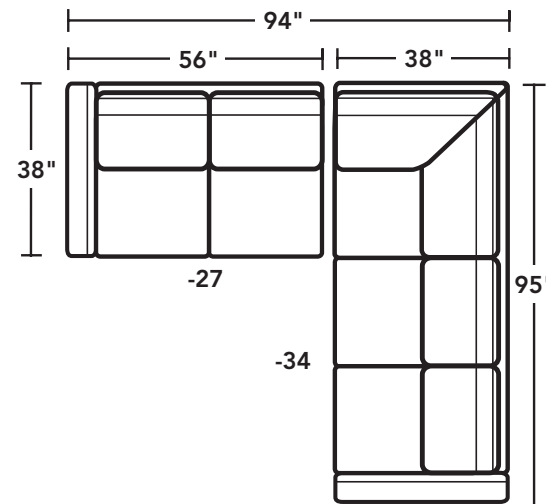

SCAN ME
 For a digital copy of this sheet.

Finley

fabric | 5010

pillows standard

SH = Seat Height | SW = Seat Width
SD = Seat Depth | AH = Arm Height
OD = Open Depth

STATIONARY GROUP COLLECTION

-31 SOFA

38H 88W 38D
21SH 77SW 23SD 26AH

39H 31W 65D
21SH 30SW 54SD 26AH

-27 LAF LOVESEAT

39H 56W 38D
21SH 52SW 23SD 26AH

-28 RAF LOVESEAT

39H 56W 38D
21SH 52SW 23SD 26AH

-29 ARMLESS LOVESEAT

39H 52W 38D
21SH 52SW 23SD

-231 CORNER CHAIR

39H 38W 38D
21SH 23SW 23SD

-33 LAF CORNER SOFA

39H 95W 38D
21SH 74SW 23SD 26AH

-34 RAF CORNER SOFA

39H 95W 38D
21SH 74SW 23SD 26AH

-37 LAF SOFA

39H 83W 38D
21SH 79SW 23SD 26AH

-38 RAF SOFA