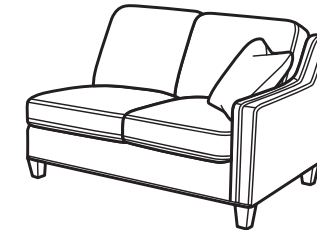

SCAN ME
 For a digital copy of this sheet.

Finley

fabric | 5010

pillows standard

SH = Seat Height | SW = Seat Width
SD = Seat Depth | AH = Arm Height
OD = Open Depth

STATIONARY GROUP COLLECTION

-31 SOFA

38H 88W 38D
21SH 77SW 23SD 26AH

-20 LOVESEAT

38H 60W 38D
21SH 49SW 23SD 26AH

-10 CHAIR

38H 33W 38D
21SH 22SW 23SD 26AH

-08 OTTOMAN

19H 28W 23D

-620M POWER INCLINING SOFA

37H 87W 39D
21SH 76SW 21SD 25AH 57OD

-500M POWER INCLINER

37H 37W 39D
21SH 26SW 21SD 25AH 57OD

SECTIONAL PIECES AND SAMPLE CONFIGURATIONS

-19 ARMLESS CHAIR

39H 26W 38D
21SH 26SW 23SD

-25 LAF CHAISE

39H 31W 65D
21SH 30SW 54SD 26AH

-26 RAF CHAISE

39H 31W 65D
21SH 30SW 54SD 26AH

-27 LAF LOVESEAT

39H 56W 38D
21SH 52SW 23SD 26AH

-28 RAF LOVESEAT

39H 56W 38D
21SH 52SW 23SD 26AH

-29 ARMLESS LOVESEAT

39H 52W 38D
21SH 52SW 23SD

-231 CORNER CHAIR