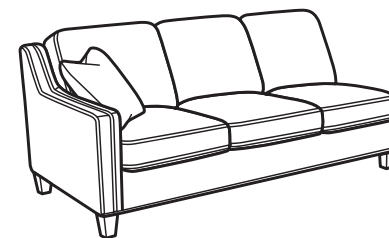

SCAN ME
 For a digital copy of this sheet.

Finley

fabric | 5010

pillows standard

SH = Seat Height | SW = Seat Width
SD = Seat Depth | AH = Arm Height
OD = Open Depth

STATIONARY GROUP COLLECTION

-31 SOFA

38H 88W 38D
21SH 77SW 23SD 26AH

-500M POWER INCLINER

37H 37W 39D
21SH 26SW 21SD 25AH 57OD

SECTIONAL PIECES AND SAMPLE CONFIGURATIONS

-19 ARMLESS CHAIR

39H 26W 38D
21SH 26SW 23SD

-25 LAF CHAISE

39H 31W 65D
21SH 30SW 54SD 26AH

-26 RAF CHAISE

39H 31W 65D
21SH 30SW 54SD 26AH

-27 LAF LOVESEAT

39H 56W 38D
21SH 52SW 23SD 26AH

-28 RAF LOVESEAT

39H 56W 38D
21SH 52SW 23SD 26AH

-29 ARMLESS LOVESEAT

39H 52W 38D
21SH 52SW 23SD

-231 CORNER CHAIR

39H 38W 38D
21SH 23SW 23SD

-33 LAF CORNER SOFA

39H 95W 38D
21SH 74SW 23SD 26AH

-34 RAF CORNER SOFA

39H 95W 38D
21SH 74SW 23SD 26AH

-37 LAF SOFA

39H 83W 38D
21SH 79SW 23SD 26AH

-38 RAF SOFA