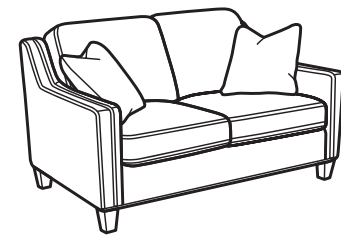

5010-SECT in body fabric: 996-20
 5010-10 in body fabric: 650-72
 pillow fabric: 074-40

Finley

FLEXSTEEL®

Tailored Elegance

Simplicity and refinement meet ultimate comfort with the Finley collection. With a distinctive profile featuring sloped, tapered track arms and attractive welt detailing, Finley's classic stationary look also offers the enhanced option of power incline for ease of relaxation. Our patented Blue Steel Spring™ at the heart of each seat ensures a firm, yet flexible, sit. Offering generous seating space, and sitting stately on sleek, square tapered legs, Finley is the perfect choice for elevating your home.

SCAN ME
 For a digital copy of this sheet.

Finley

fabric | 5010

pillows standard

SH = Seat Height | SW = Seat Width
SD = Seat Depth | AH = Arm Height
OD = Open Depth

STATIONARY GROUP COLLECTION

-31 SOFA

38H 88W 38D
21SH 77SW 23SD 26AH

-20 LOVESEAT

38H 60W 38D
21SH 49SW 23SD 26AH

-10 CHAIR

38H 33W 38D
21SH 22SW 23SD 26AH

-08 OTTOMAN

19H 28W 23D

-620M POWER INCLINING SOFA

37H 87W 39D
21SH 76SW 21SD 25AH 57OD