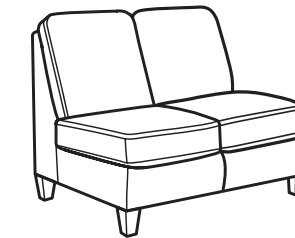

SCAN ME
 For a digital copy of this sheet.

Finley

fabric | 5010

pillows standard

SH = Seat Height | SW = Seat Width
SD = Seat Depth | AH = Arm Height
OD = Open Depth

STATIONARY GROUP COLLECTION

-31 SOFA

38H 88W 38D
21SH 77SW 23SD 26AH

-500M POWER INCLINER

37H 37W 39D
21SH 26SW 21SD 25AH 57OD

SECTIONAL PIECES AND SAMPLE CONFIGURATIONS

-19 ARMLESS CHAIR

39H 26W 38D
21SH 26SW 23SD

-25 LAF CHAISE

39H 31W 65D
21SH 30SW 54SD 26AH

-26 RAF CHAISE

39H 31W 65D
21SH 30SW 54SD 26AH

-27 LAF LOVESEAT

39H 56W 38D
21SH 52SW 23SD 26AH

-28 RAF LOVESEAT

39H 56W 38D
21SH 52SW 23SD 26AH

-29 ARMLESS LOVESEAT

39H 52W 38D
21SH 52SW 23SD

-231 CORNER CHAIR

39H 38W 38D
21SH 23SW 23SD

-33 LAF CORNER SOFA

39H 95W 38D
21SH 74SW 23SD 26AH

-34 RAF CORNER SOFA

39H 95W 38D
21SH 74SW 23SD 26AH

-37 LAF SOFA

39H 83W 38D
21SH 79SW 23SD 26AH

-38 RAF SOFA