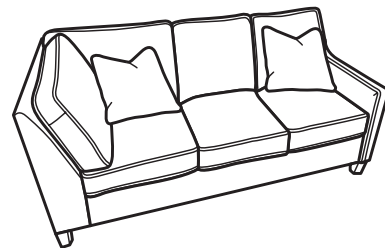

SCAN ME
 For a digital copy of this sheet.

Finley

fabric | 5010

pillows standard

SH = Seat Height | SW = Seat Width
SD = Seat Depth | AH = Arm Height
OD = Open Depth

STATIONARY GROUP COLLECTION

-31 SOFA

38H 88W 38D
21SH 77SW 23SD 26AH

-500M POWER INCLINER

37H 37W 39D
21SH 26SW 21SD 25AH 57OD

SECTIONAL PIECES AND SAMPLE CONFIGURATIONS

-19 ARMLESS CHAIR

39H 26W 38D
21SH 26SW 23SD

-25 LAF CHAISE

39H 31W 65D
21SH 30SW 54SD 26AH

-26 RAF CHAISE

39H 31W 65D
21SH 30SW 54SD 26AH

-27 LAF LOVESEAT

39H 56W 38D
21SH 52SW 23SD 26AH

-28 RAF LOVESEAT

39H 56W 38D
21SH 52SW 23SD 26AH

-29 ARMLESS LOVESEAT

39H 52W 38D
21SH 52SW 23SD

-231 CORNER CHAIR

39H 38W 38D
21SH 23SW 23SD

-33 LAF CORNER SOFA

39H 95W 38D
21SH 74SW 23SD 26AH

-34 RAF CORNER SOFA

39H 95W 38D
21SH 74SW 23SD 26AH

-37 LAF SOFA

39H 83W 38D
21SH 79SW 23SD 26AH

-38 RAF SOFA