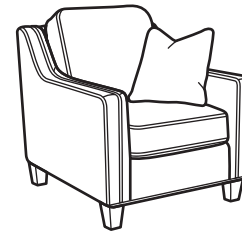

SCAN ME
 For a digital copy of this sheet.

Finley

fabric | 5010

pillows standard

SH = Seat Height | SW = Seat Width
SD = Seat Depth | AH = Arm Height
OD = Open Depth

STATIONARY GROUP COLLECTION

-31 SOFA

38H 88W 38D
21SH 77SW 23SD 26AH

-20 LOVESEAT

38H 60W 38D
21SH 49SW 23SD 26AH

-10 CHAIR

38H 33W 38D
21SH 22SW 23SD 26AH

-08 OTTOMAN

19H 28W 23D

-620M POWER INCLINING SOFA

37H 87W 39D
21SH 76SW 21SD 25AH 57OD