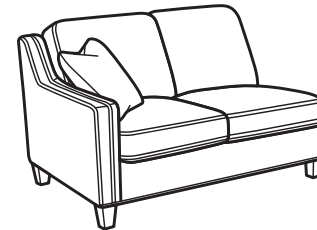

SCAN ME
 For a digital copy of this sheet.

Finley

fabric | 5010

pillows standard

SH = Seat Height | SW = Seat Width
SD = Seat Depth | AH = Arm Height
OD = Open Depth

STATIONARY GROUP COLLECTION

-31 SOFA

38H 88W 38D
21SH 77SW 23SD 26AH

-20 LOVESEAT

38H 60W 38D
21SH 49SW 23SD 26AH

-10 CHAIR

38H 33W 38D
21SH 22SW 23SD 26AH

-08 OTTOMAN

19H 28W 23D

-620M POWER INCLINING SOFA

37H 87W 39D
21SH 76SW 21SD 25AH 57OD

-500M POWER INCLINER

37H 37W 39D
21SH 26SW 21SD 25AH 57OD

SECTIONAL PIECES AND SAMPLE CONFIGURATIONS

-19 ARMLESS CHAIR

39H 26W 38D
21SH 26SW 23SD

-25 LAF CHAISE

39H 31W 65D
21SH 30SW 54SD 26AH

-26 RAF CHAISE

39H 31W 65D
21SH 30SW 54SD 26AH

-27 LAF LOVESEAT

39H 56W 38D
21SH 52SW 23SD 26AH

-28 RAF LOVESEAT

39H 56W 38D
21SH 52SW 23SD 26AH

-29 ARMLESS LOVESEAT

39H 52W 38D
21SH 52SW 23SD

-231 CORNER CHAIR