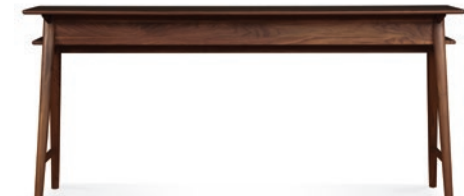

Gathering Island

W78 D21 H36
9955-WNT

Discover Walnut Grove
on Stickley.com