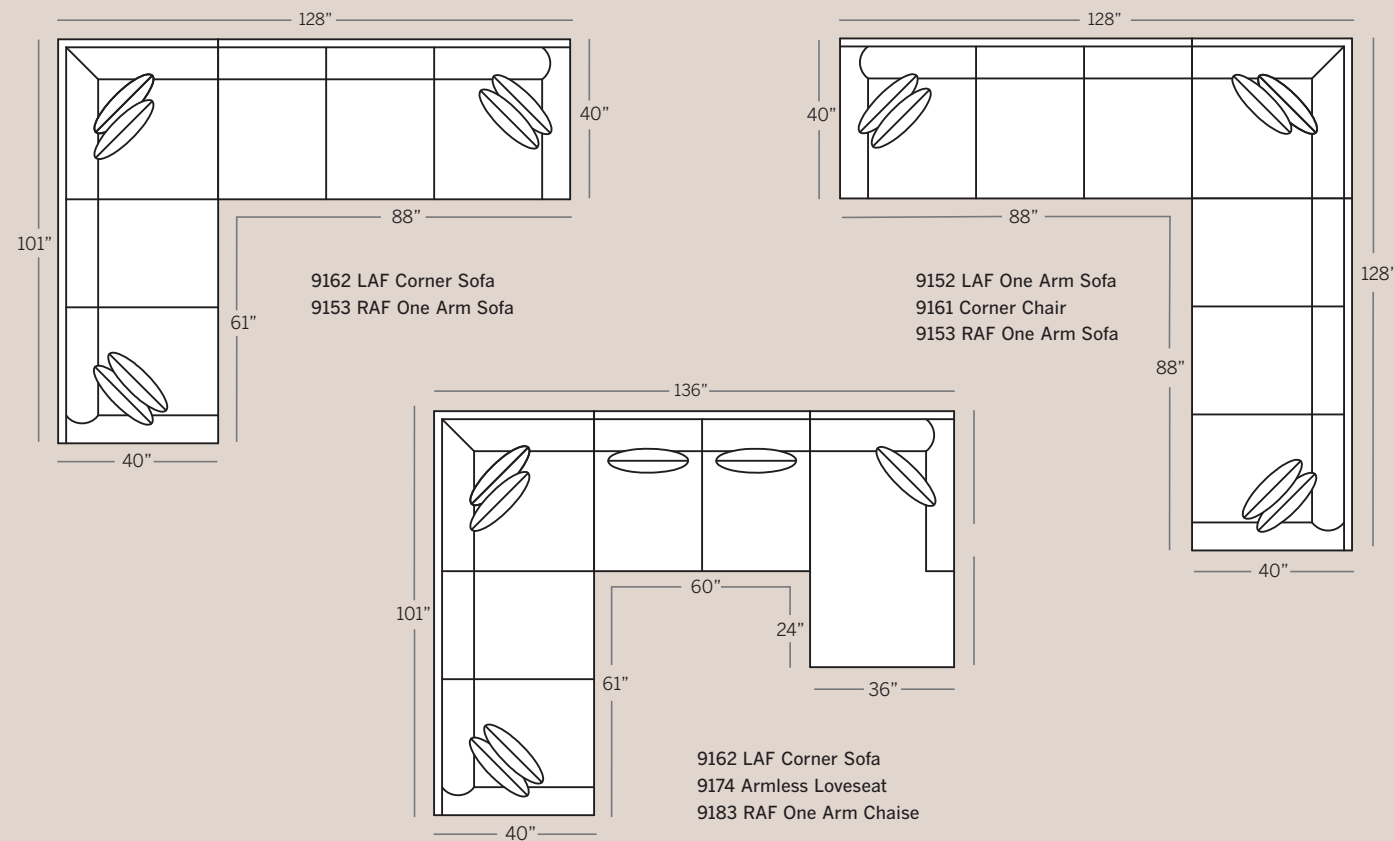

## CHELSEA COLLECTION

**9100 Sofa**  
Overall: H 38 W 94 D 40  
Seating: H 19 W 80 D 24  
Seat Height: 19 Arm Height: 26  
Pillows: 4 P21

**9120 Loveseat**  
Overall: H 38 W 68 D 40  
Seating: H 19 W 54 D 24  
Seat Height: 19 Arm Height: 26  
Pillows: 2 P21

**9101 Chair**  
Overall: H 38 W 41 D 40  
Seating: H 19 W 27 D 24  
Seat Height: 19 Arm Height: 26

**9161 Corner Chair**  
Overall: H 38 W 40 D 40  
Seating: H 19 W 24 D 24  
Seat Height: 19  
Pillows: 2 P21

**9108 Ottoman**  
Overall: H 17 W 32 D 24

**9152 LAF One Arm Sofa**  
**9153 RAF One Arm Sofa**  
Overall: H 38 W 88 D 40  
Seating: H 19 W 81 D 24  
Seat Height: 19 Arm Height: 26  
Pillows: 2 P21

**9172 LAF One Arm Loveseat**  
**9173 RAF One Arm Loveseat**  
Overall: H 38 W 61 D 40  
Seating: H 19 W 54 D 24  
Seat Height: 19 Arm Height: 26  
Pillows: 2 P21

**9180 Wedge**  
Overall: H 38 W 69 D 40  
Seating: H 18 W 50 D 24  
Seat Height: 19  
Pillows: 2 P21

**9184 Armless Sofa**  
Overall: H 38 W 80 D 40  
Seating: H 19 W 80 D 40  
Seat Height: 19  
Pillows: 2 P21