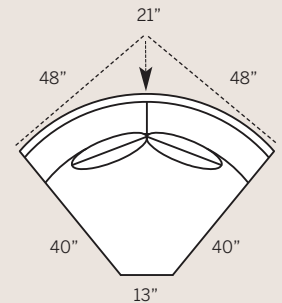

## CHELSEA COLLECTION

**9100 Sofa**  
Overall: H 38 W 94 D 40  
Seating: H 19 W 80 D 24  
Seat Height: 19 Arm Height: 26  
Pillows: 4 P21

**9120 Loveseat**  
Overall: H 38 W 68 D 40  
Seating: H 19 W 54 D 24  
Seat Height: 19 Arm Height: 26  
Pillows: 2 P21

**9101 Chair**  
Overall: H 38 W 41 D 40  
Seating: H 19 W 27 D 24  
Seat Height: 19 Arm Height: 26

**9161 Corner Chair**  
Overall: H 38 W 40 D 40  
Seating: H 19 W 24 D 24  
Seat Height: 19  
Pillows: 2 P21

**9162 LAF Corner Sofa**  
**9163 RAF Corner Sofa**  
Overall: H 38 W 101 D 40  
Seating: H 19 W 78 D 24  
Seat Height: 19 Arm Height: 26  
Pillows: 4 P21

**9112 LAF One Arm Chair**  
**9113 RAF One Arm Chair**  
Overall: H 38 W 34 D 40  
Seating: H 19 W 27 D 24  
Seat Height: 19 Arm Height: 26

**9108 Ottoman**  
Overall: H 17 W 32 D 24

**9152 LAF One Arm Sofa**  
**9153 RAF One Arm Sofa**  
Overall: H 38 W 88 D 40  
Seating: H 19 W 81 D 24  
Seat Height: 19 Arm Height: 26  
Pillows: 2 P21

**9172 LAF One Arm Loveseat**  
**9173 RAF One Arm Loveseat**  
Overall: H 38 W 61 D 40  
Seating: H 19 W 54 D 24  
Seat Height: 19 Arm Height: 26  
Pillows: 2 P21