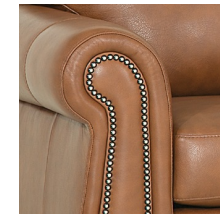

VICEROY PLUS 77814

PALLISER

ATTACHED SEAT CUSHIONS

TOP STITCHING DETAIL

NAILHEAD OPTION (SILVER, BRONZE, TWO-TONE)

LEG

Rotables
Espresso Wood Leg

FRAME

All Palliser frames are constructed from engineered wood products, hardwood or softwood; joints are pinned and glued for uniformity and strength.

SEATING COMFORT

Attached seat cushions feature a high-resiliency, high density foam core with a polyester wrap
Semi-attached back cushions with fibre filling
Back Suspension: Sinuous springs to provide premium comfort and support.
Seat Suspension: Heavy gauge sinuous springs, engineered to provide premium comfort and endurance.