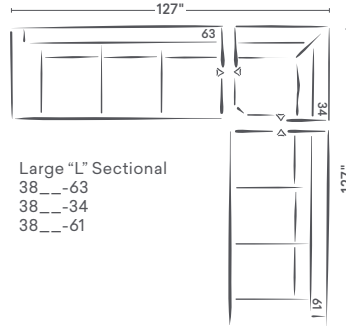

38\_\_-18 Chair and-A-Half  
47W 37D 37H

38\_\_-12 Chair  
40W 37D 37H

38\_\_-01 Ottoman  
28W 23D 18H

38\_\_-S2 Storage Ottoman w/casters  
36W 28D 19H

Width depends on Arm Style

Overall Length by Arm Style (where applicable)

#### SECTIONAL COMPONENTS

38\_\_-66 LAF Sect. w/Corner  
93W 37D 37H  
38\_\_-67 RAF Sect. w/Corner

38\_\_-63 LAF Sect. w/o Corner  
38\_\_-61 RAF Sect. w/o Corner  
81W 37D 37H

38\_\_-43 LAF Sect. w/o Corner  
38\_\_-41 RAF Sect. w/o Corner  
57W 37D 37H

38\_\_-50 Armless Loveseat  
62W 37D 37H

38\_\_-20 Armless Chair  
24W 37D 37H

38\_\_-34 Seating Corner  
46W 46D 37H

38\_\_-LL Left-Arm Chaise  
38\_\_-RL Right-Arm Chaise  
36W 63D 37H

#### SECTIONAL CONFIGURATIONS

Large Sofa With Chaise  
38\_\_-63  
38\_\_-RI

Large "L" Sectional  
38\_\_-63  
38\_\_-34  
38\_\_-61

"L" Sectional  
38\_\_-66  
38\_\_-41

"L" Sectional  
38\_\_-66  
38\_\_-61