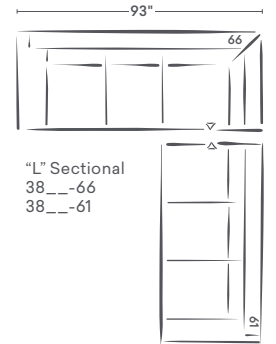

38\_\_-18 Chair and-A-Half  
47W 37D 37H

38\_\_-12 Chair  
40W 37D 37H

38\_\_-01 Ottoman  
28W 23D 18H

38\_\_-S2 Storage Ottoman w/casters  
36W 28D 19H

Width depends on Arm Style

Overall Length by Arm Style (where applicable)

38\_\_-50 Armless Loveseat  
62W 37D 37H

38\_\_-20 Armless Chair  
24W 37D 37H

38\_\_-34 Seating Corner  
46W 46D 37H

38\_\_-LL Left-Arm Chaise  
38\_\_-RL Right-Arm Chaise  
36W 63D 37H

#### SECTIONAL CONFIGURATIONS

Large Sofa With Chaise  
38\_\_-63  
38\_\_-RI

Large "L" Sectional  
38\_\_-63  
38\_\_-34  
38\_\_-61

"L" Sectional  
38\_\_-66  
38\_\_-41

"L" Sectional  
38\_\_-66  
38\_\_-61

#### ARMS

Sock Arm  
(3851)

Panel Arm  
(3887)

Thin Track Arm  
(3885)

Track Arm  
(3849)

Overall dimensions will vary by arm style selection.