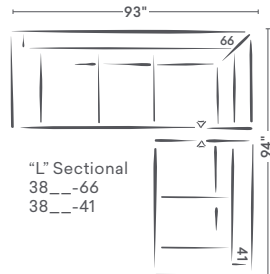

38\_\_-18 Chair and-A-Half  
47W 37D 37H

38\_\_-12 Chair  
40W 37D 37H

38\_\_-01 Ottoman  
28W 23D 18H

38\_\_-S2 Storage Ottoman w/casters  
36W 28D 19H

Width depends on Arm Style

Overall Length by Arm Style (where applicable)

#### SECTIONAL COMPONENTS

38\_\_-66 LAF Sect. w/Corner  
93W 37D 37H  
38\_\_-67 RAF Sect. w/Corner

38\_\_-63 LAF Sect. w/o Corner  
38\_\_-61 RAF Sect. w/o Corner  
81W 37D 37H

38\_\_-43 LAF Sect. w/o Corner  
38\_\_-41 RAF Sect. w/o Corner  
57W 37D 37H

38\_\_-50 Armless Loveseat  
62W 37D 37H

38\_\_-20 Armless Chair  
24W 37D 37H

38\_\_-34 Seating Corner  
46W 46D 37H

38\_\_-LL Left-Arm Chaise  
38\_\_-RL Right-Arm Chaise  
36W 63D 37H

#### SECTIONAL CONFIGURATIONS

Large Sofa With Chaise  
38\_\_-63  
38\_\_-RI

Large "L" Sectional  
38\_\_-63  
38\_\_-34  
38\_\_-61

"L" Sectional  
38\_\_-66  
38\_\_-41

"L" Sectional  
38\_\_-66  
38\_\_-61