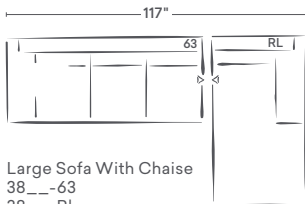

#### SECTIONAL COMPONENTS

38\_\_-66 LAF Sect. w/Corner  
93W 37D 37H  
38\_\_-67 RAF Sect. w/Corner

38\_\_-63 LAF Sect. w/o Corner  
38\_\_-61 RAF Sect. w/o Corner  
81W 37D 37H

38\_\_-43 LAF Sect. w/o Corner  
38\_\_-41 RAF Sect. w/o Corner  
57W 37D 37H

38\_\_-50 Armless Loveseat  
62W 37D 37H

38\_\_-20 Armless Chair  
24W 37D 37H

38\_\_-34 Seating Corner  
46W 46D 37H

38\_\_-LL Left-Arm Chaise  
38\_\_-RL Right-Arm Chaise  
36W 63D 37H

#### SECTIONAL CONFIGURATIONS

Large Sofa With Chaise  
38\_\_-63  
38\_\_-RI

Large "L" Sectional  
38\_\_-63  
38\_\_-34  
38\_\_-61

"L" Sectional  
38\_\_-66  
38\_\_-41

"L" Sectional  
38\_\_-66  
38\_\_-61