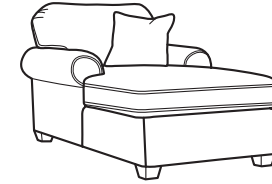

SCAN ME
For a digital copy of this sheet.

Thornton

3535 leather

5535 fabric

SH = Seat Height | SW = Seat Width
SD = Seat Depth | AH = Arm Height

SOFA GROUP & SECTIONAL COLLECTION

-31 SOFA

38H 86W 35D
21SH 67SW 20SD 26AH

-30 TWO-CUSHION SOFA

38H 77W 35D
21SH 59SW 20SD 26AH

-20 LOVESEAT

38H 61W 35D
21SH 42SW 20SD 26AH

-101 CHAIR AND A HALF

38H 54W 35D
21SH 35SW 20SD 26AH

-102 CHAISE LOUNGE*

38H 43W 66D
21SH 24SW 49SD 26AH