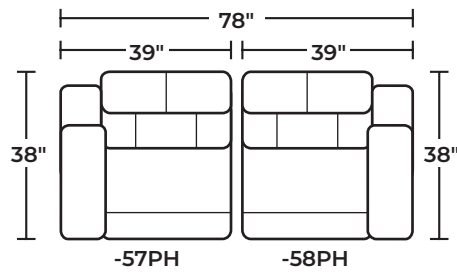

SAMPLE CONFIGURATIONS