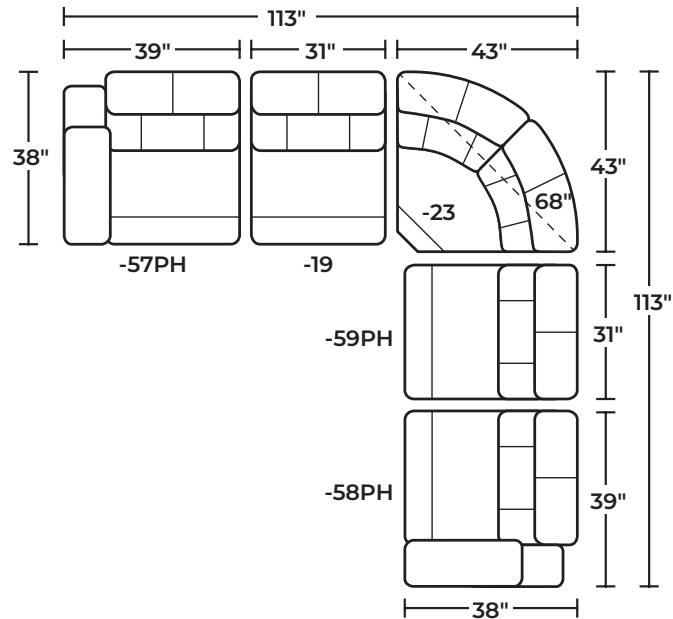

Wyatt

1596 Leather

SH = Seat Height | SW = Seat Width
SD = Seat Depth | AH = Arm Height
OD = Open Depth | WC = Wall Clearance

RECLINING GROUP COLLECTION

Shown in leather 705-02
43H 85W 38D
20SH 69SW 20SD 27AH 66OD 7WC

Shown in leather 705-02
43H 74W 38D
20SH 45SW 20SD 27AH 66OD 7WC

Shown in leather 705-02
43H 39W 38D
20SH 22SW 20SD 27AH 66OD 7WC

SECTIONAL PIECES

43H 31W 38D
20SH 31SW 20SD

43H 68W 43D
20SH 45SW 26SD

43H 39W 38D
20SH 30SW 20SD 27AH 66OD 7WC

43H 39W 38D
20SH 30SW 20SD 27AH 66OD 7WC

43H 31W 38D
20SH 31SW 20SD 66OD 7WC

43H 13W 38D

SAMPLE CONFIGURATIONS

DESIGNED FROM THE INSIDE OUT

For over 100 years, the Blue Steel Spring™ has differentiated Flexsteel products. Its strength and resilience creates a "just right" balance of softness, support and quality. So whether you've got big people or little people, wild jumpers or careless ploppers—not to worry—the Blue Steel Spring has got your back.

WARRANTY INFORMATION

Lifetime Limited Warranty: Springs, wood frames, seat cushions, and reclining mechanisms

Five-Year Limited Warranty: Mechanical and electrical components

One-Year Limited Warranty: Upholstery materials
Visit www.flexsteel.com for complete warranty details.