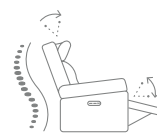

FEATURES

TRIPLE POWER

ZERO GRAVITY

STORAGE CONSOLE

WIRELESS
PHONE CHARGING

CLOUD-LIKE
COMFORT

STOCKED COLOR(S)

705-72
Canyon
leather/match