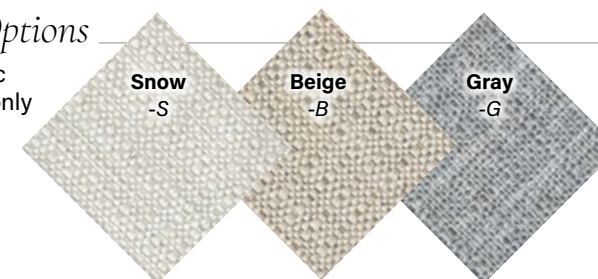

Fabric Options

Olson Fabric Side Chair only

Olson Fabric Side Chair

T37310
43"H x 20"W x 28"D