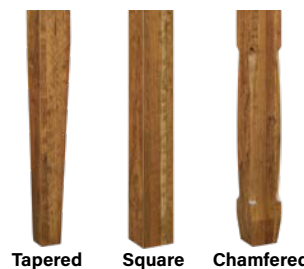

Butterfly Arm Chair

T37220
42"H x 23"W x 22"D

Fabric Options

Olson Fabric Side Chair only

Olson Fabric Side Chair

T37310
43"H x 20"W x 28"D

36x72 Edgar Leg Table

T3603672
Choose one leg style:
T360L01, T360L02, T360L03, T360L04
30"H x 36"W x 72"L

42x84 Edgar Leg Table

T3604284
Choose one leg style:
T360L01, T360L02, T360L03, T360L04
30"H x 42"W x 84"L

42x96 Edgar Leg Table

T3604296
Choose one leg style:
T360L01, T360L02, T360L03, T360L04
30"H x 42"W x 96"L

NOTE:
Edgar Table is available with choice of four leg styles:

- T360L01 = Tapered
- T360L03 = Square
- T360L02 = Turned (shown)
- T360L04 = Chamfered

833 Vintage CV

Sealy CY

Natural CN

Walnut CW

Earthtone CE