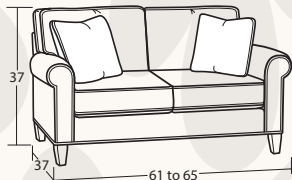

SOFAS & LOVESEATS

61W to 65W x 40D x 37H
30BD Loveseat

86W to 90W x 40D x 37H
50BD Sofa

95W to 99W x 40D x 37H
54BD Extended Sofa

77W to 81W x 40D x 37H
55BD Apartment Sofa

61W to 65W x 37D x 37H
25BD Shallow Seat Depth Loveseat

86W to 90W x 37D x 37H
40BD Shallow Seat Depth Sofa

77W to 81W x 37D x 37H
47BD Shallow Seat Depth Apt. Sofa

53W x 40D x 37H
33BD Armless Loveseat

26W x 40D x 37H
13BD Armless Chair

CHAIRS & OTTOMANS

35W to 39W x 40D x 37H
10BD Chair

35W to 39W x 37D x 37H
05BD Shallow Seat Depth Chair

31W x 24D x 20H
00BD Ottoman

SECTIONAL PIECES

31W to 33W x 65D x 37H
42BD LAF Chaise

31W to 33W x 65D x 37H
41BD RAF Chaise

96W to 98W x 40D x 37H
59BD LAF Sofa w/Return