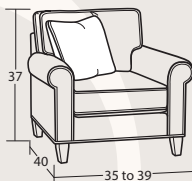

SOFAS & LOVESEATS

61W to 65W x 40D x 37H
30BD Loveseat

86W to 90W x 40D x 37H
50BD Sofa

95W to 99W x 40D x 37H
54BD Extended Sofa

77W to 81W x 40D x 37H
55BD Apartment Sofa

61W to 65W x 37D x 37H
25BD Shallow Seat Depth Loveseat

86W to 90W x 37D x 37H
40BD Shallow Seat Depth Sofa

77W to 81W x 37D x 37H
47BD Shallow Seat Depth Apt. Sofa

53W x 40D x 37H
33BD Armless Loveseat

26W x 40D x 37H
13BD Armless Chair

CHAIRS & OTTOMANS

35W to 39W x 40D x 37H
10BD Chair

35W to 39W x 37D x 37H
05BD Shallow Seat Depth Chair

31W x 24D x 20H
00BD Ottoman

SECTIONAL PIECES

31W to 33W x 65D x 37H
42BD LAF Chaise

31W to 33W x 65D x 37H
41BD RAF Chaise

96W to 98W x 40D x 37H
59BD LAF Sofa w/Return