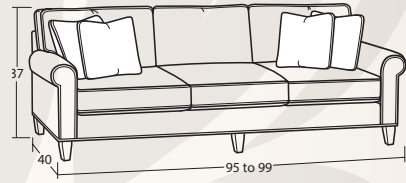

SOFAS & LOVESEATS

61W to 65W x 40D x 37H
30BD Loveseat

86W to 90W x 40D x 37H
50BD Sofa

95W to 99W x 40D x 37H
54BD Extended Sofa

77W to 81W x 40D x 37H
55BD Apartment Sofa

61W to 65W x 37D x 37H
25BD Shallow Seat Depth Loveseat

86W to 90W x 37D x 37H
40BD Shallow Seat Depth Sofa

77W to 81W x 37D x 37H
47BD Shallow Seat Depth Apt. Sofa

53W x 40D x 37H
33BD Armless Loveseat

26W x 40D x 37H
13BD Armless Chair

CHAIRS & OTTOMANS

35W to 39W x 40D x 37H
10BD Chair