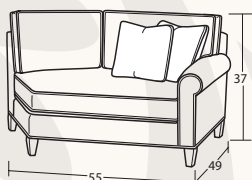

SOFAS & LOVESEATS

61W to 65W x 40D x 37H
30BD Loveseat

86W to 90W x 40D x 37H
50BD Sofa

95W to 99W x 40D x 37H
54BD Extended Sofa

77W to 81W x 40D x 37H
55BD Apartment Sofa

61W to 65W x 37D x 37H
25BD Shallow Seat Depth Loveseat

86W to 90W x 37D x 37H
40BD Shallow Seat Depth Sofa

77W to 81W x 37D x 37H
47BD Shallow Seat Depth Apt. Sofa

53W x 40D x 37H
33BD Armless Loveseat

26W x 40D x 37H
13BD Armless Chair

CHAIRS & OTTOMANS

35W to 39W x 40D x 37H
10BD Chair

35W to 39W x 37D x 37H
05BD Shallow Seat Depth Chair

31W x 24D x 20H
00BD Ottoman

SECTIONAL PIECES

31W to 33W x 65D x 37H
42BD LAF Chaise

31W to 33W x 65D x 37H
41BD RAF Chaise

96W to 98W x 40D x 37H
59BD LAF Sofa w/Return

96W to 98W x 40D x 37H
58BD RAF Sofa w/Return

55W x 49D x 37H
22BD LAF Cuddler

55W x 49D x 37H
21BD RAF Cuddler

57W to 59W x 40D x 37H
32BD LAF Loveseat

57W to 59W x 40D x 37H
31BD RAF Loveseat

40W x 40D x 37H
34BD Corner