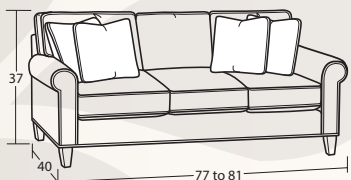

SOFAS & LOVESEATS

61W to 65W x 40D x 37H
30BD Loveseat

86W to 90W x 40D x 37H
50BD Sofa

95W to 99W x 40D x 37H
54BD Extended Sofa

77W to 81W x 40D x 37H
55BD Apartment Sofa

61W to 65W x 37D x 37H
25BD Shallow Seat Depth Loveseat

86W to 90W x 37D x 37H
40BD Shallow Seat Depth Sofa

77W to 81W x 37D x 37H
47BD Shallow Seat Depth Apt. Sofa

53W x 40D x 37H
33BD Armless Loveseat

26W x 40D x 37H
13BD Armless Chair

CHAIRS & OTTOMANS

35W to 39W x 40D x 37H
10BD Chair

35W to 39W x 37D x 37H
05BD Shallow Seat Depth Chair

31W x 24D x 20H
00BD Ottoman

SECTIONAL PIECES

31W to 33W x 65D x 37H
42BD LAF Chaise

31W to 33W x 65D x 37H
41BD RAF Chaise

96W to 98W x 40D x 37H
59BD LAF Sofa w/Return