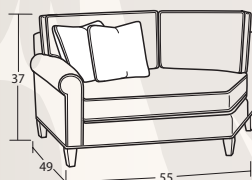

SOFAS & LOVESEATS

61W to 65W x 40D x 37H
30BD Loveseat

86W to 90W x 40D x 37H
50BD Sofa

95W to 99W x 40D x 37H
54BD Extended Sofa

77W to 81W x 40D x 37H
55BD Apartment Sofa

61W to 65W x 37D x 37H
25BD Shallow Seat Depth Loveseat

86W to 90W x 37D x 37H
40BD Shallow Seat Depth Sofa

77W to 81W x 37D x 37H
47BD Shallow Seat Depth Apt. Sofa

53W x 40D x 37H
33BD Armless Loveseat

26W x 40D x 37H
13BD Armless Chair

CHAIRS & OTTOMANS

35W to 39W x 40D x 37H
10BD Chair

35W to 39W x 37D x 37H
05BD Shallow Seat Depth Chair

31W x 24D x 20H
00BD Ottoman

SECTIONAL PIECES

31W to 33W x 65D x 37H
42BD LAF Chaise

31W to 33W x 65D x 37H
41BD RAF Chaise

96W to 98W x 40D x 37H
59BD LAF Sofa w/Return

96W to 98W x 40D x 37H
58BD RAF Sofa w/Return

55W x 49D x 37H
22BD LAF Cuddler

55W x 49D x 37H
21BD RAF Cuddler

57W to 59W x 40D x 37H
32BD LAF Loveseat

57W to 59W x 40D x 37H
31BD RAF Loveseat

40W x 40D x 37H
34BD Corner