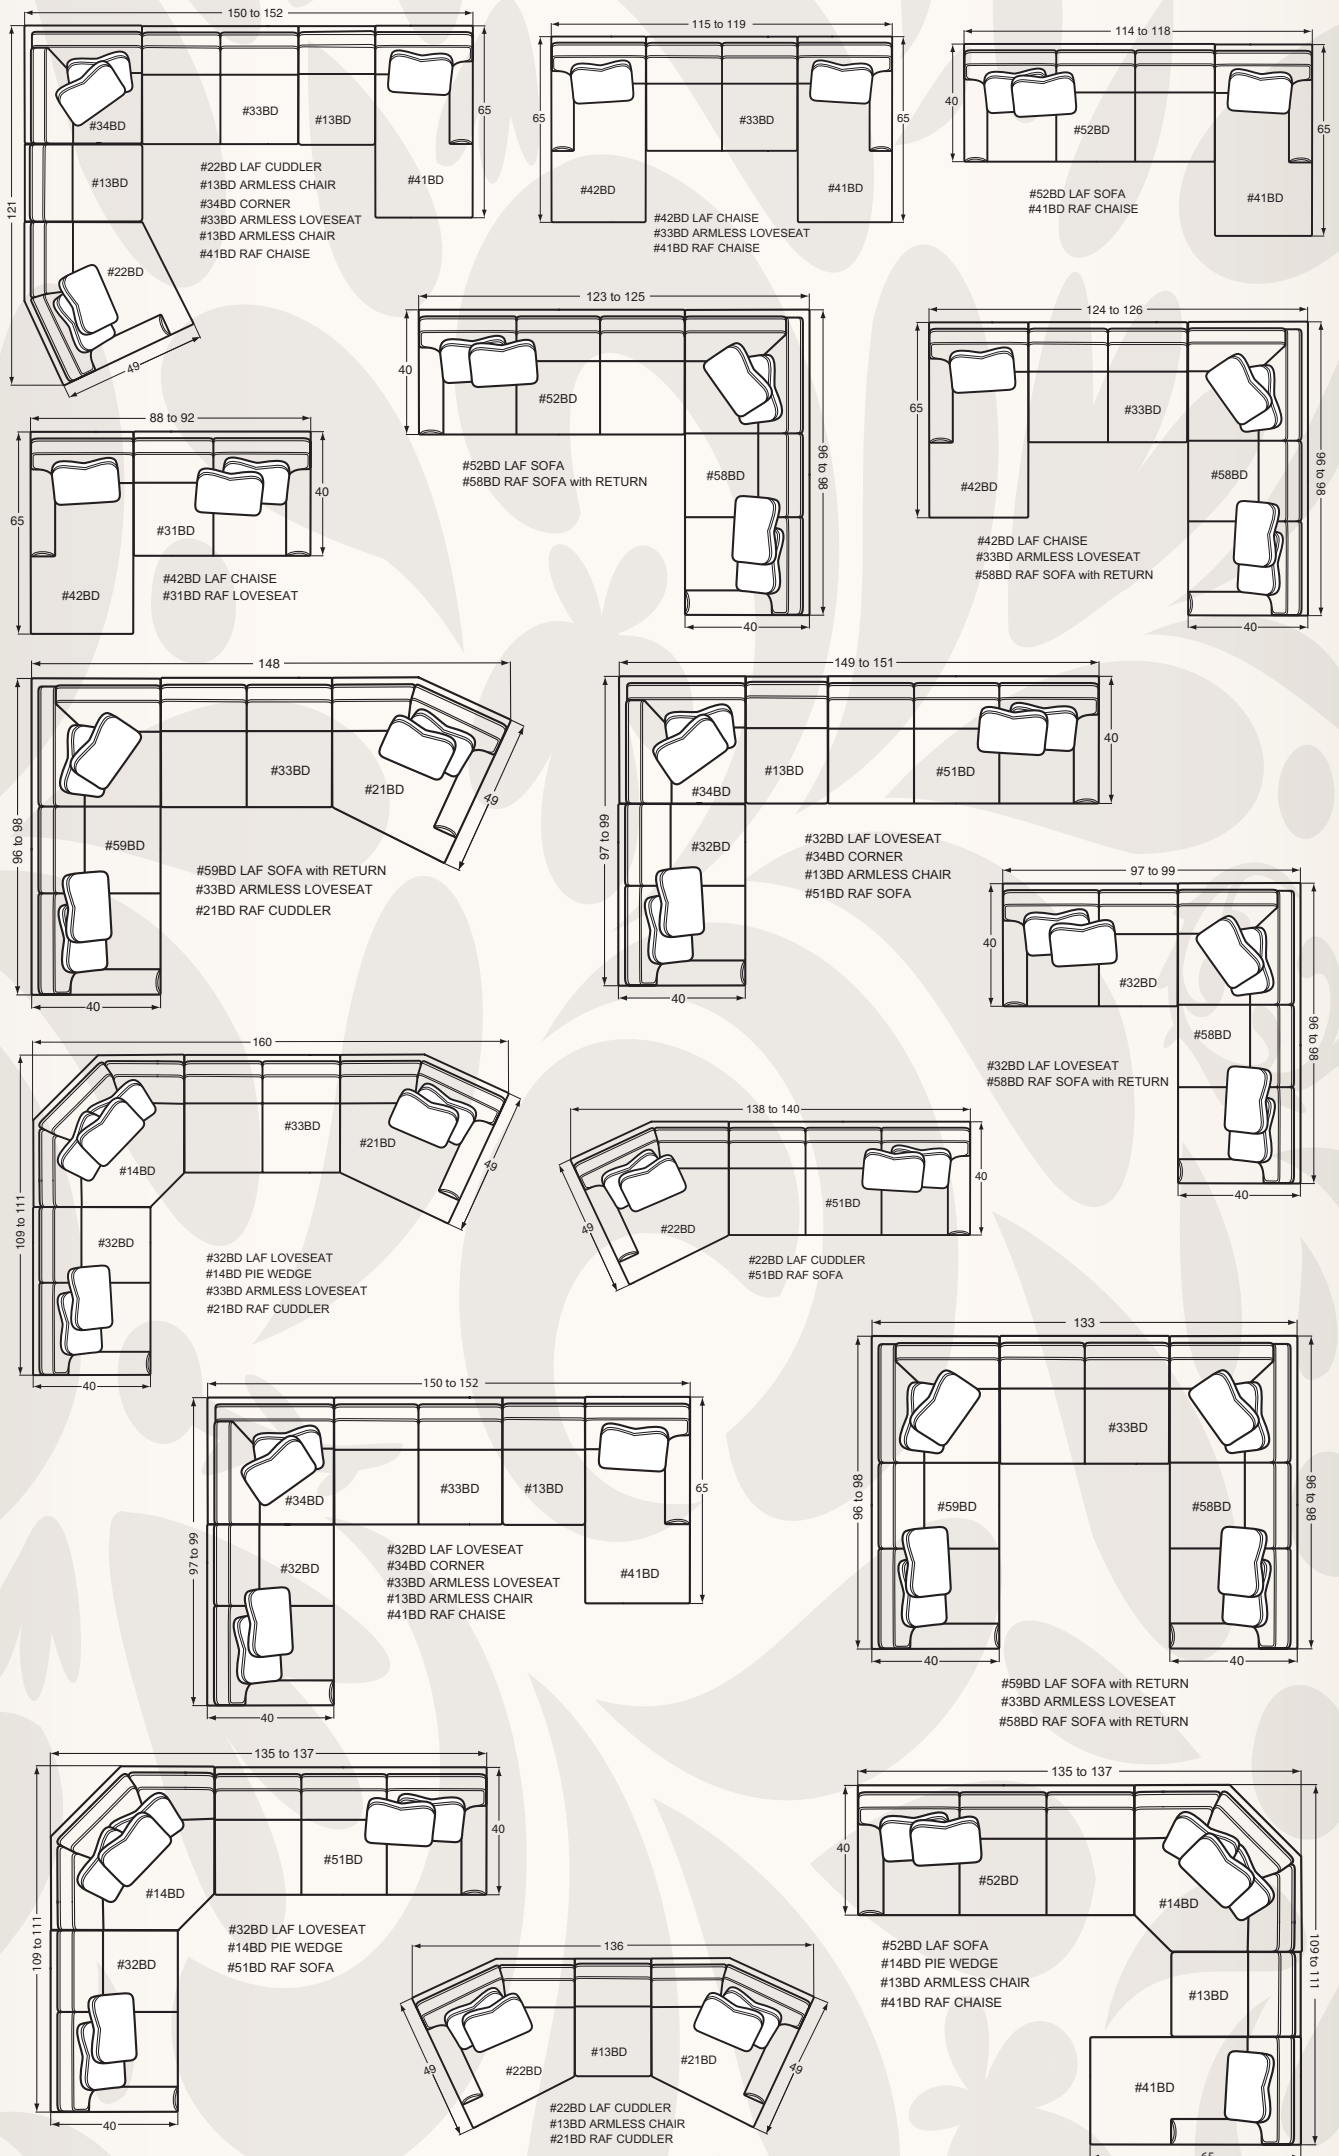

35W to 39W x 37D x 37H
05BD Shallow Seat Depth Chair

31W x 24D x 20H
00BD Ottoman

SECTIONAL PIECES

31W to 33W x 65D x 37H
42BD LAF Chaise

31W to 33W x 65D x 37H
41BD RAF Chaise

96W to 98W x 40D x 37H
59BD LAF Sofa w/Return

96W to 98W x 40D x 37H
58BD RAF Sofa w/Return

55W x 49D x 37H
22BD LAF Cuddler

55W x 49D x 37H
21BD RAF Cuddler

57W to 59W x 40D x 37H
32BD LAF Loveseat

57W to 59W x 40D x 37H
31BD RAF Loveseat

40W x 40D x 37H
34BD Corner

83W to 85W x 40D x 37H
52BD LAF Sofa

83W to 85W x 40D x 37H
51BD RAF Sofa

72W x 49D x 37H
14BD Pie Wedge

#14BD PIE WEDGE
72Wx49Dx37H

Designing a room full of furniture has never been so easy!
Sample Configurations

STEP 2: Choose your back

1

Bed Pillow-Attached

2

Bed Pillow-Loose

3

Box Border-Attached

4