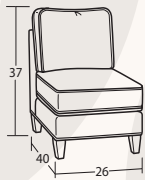

SOFAS & LOVESEATS

61W to 65W x 40D x 37H
30BD Loveseat

86W to 90W x 40D x 37H
50BD Sofa

95W to 99W x 40D x 37H
54BD Extended Sofa

77W to 81W x 40D x 37H
55BD Apartment Sofa

61W to 65W x 37D x 37H
25BD Shallow Seat Depth Loveseat

86W to 90W x 37D x 37H
40BD Shallow Seat Depth Sofa

77W to 81W x 37D x 37H
47BD Shallow Seat Depth Apt. Sofa

53W x 40D x 37H
33BD Armless Loveseat

26W x 40D x 37H
13BD Armless Chair

CHAIRS & OTTOMANS

35W to 39W x 40D x 37H
10BD Chair

35W to 39W x 37D x 37H
05BD Shallow Seat Depth Chair

31W x 24D x 20H
00BD Ottoman

SECTIONAL PIECES

31W to 33W x 65D x 37H
42BD LAF Chaise

31W to 33W x 65D x 37H
41BD RAF Chaise

96W to 98W x 40D x 37H
59BD LAF Sofa w/Return