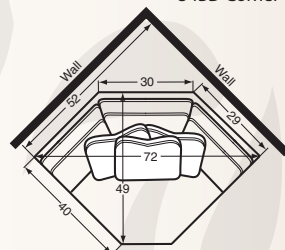

86W to 90W x 37D x 37H
40BD Shallow Seat Depth Sofa

77W to 81W x 37D x 37H
47BD Shallow Seat Depth Apt. Sofa

53W x 40D x 37H
33BD Armless Loveseat

26W x 40D x 37H
13BD Armless Chair

CHAIRS & OTTOMANS

35W to 39W x 40D x 37H
10BD Chair

35W to 39W x 37D x 37H
05BD Shallow Seat Depth Chair

31W x 24D x 20H
00BD Ottoman

SECTIONAL PIECES

31W to 33W x 65D x 37H
42BD LAF Chaise

31W to 33W x 65D x 37H
41BD RAF Chaise

96W to 98W x 40D x 37H
59BD LAF Sofa w/Return

96W to 98W x 40D x 37H
58BD RAF Sofa w/Return

55W x 49D x 37H
22BD LAF Cuddler

55W x 49D x 37H
21BD RAF Cuddler

57W to 59W x 40D x 37H
32BD LAF Loveseat

57W to 59W x 40D x 37H
31BD RAF Loveseat

40W x 40D x 37H
34BD Corner

83W to 85W x 40D x 37H
52BD LAF Sofa

83W to 85W x 40D x 37H
51BD RAF Sofa

72W x 49D x 37H
14BD Pie Wedge

#14BD PIE WEDGE
72Wx49Dx37H

Designing a room full of furniture has never been so easy!
Sample Configurations