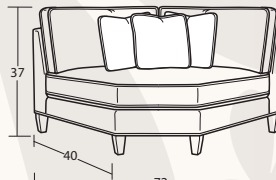

86W to 90W x 37D x 37H
40BD Shallow Seat Depth Sofa

77W to 81W x 37D x 37H
47BD Shallow Seat Depth Apt. Sofa

53W x 40D x 37H
33BD Armless Loveseat

26W x 40D x 37H
13BD Armless Chair

CHAIRS & OTTOMANS

35W to 39W x 40D x 37H
10BD Chair

35W to 39W x 37D x 37H
05BD Shallow Seat Depth Chair

31W x 24D x 20H
00BD Ottoman

SECTIONAL PIECES

31W to 33W x 65D x 37H
42BD LAF Chaise

31W to 33W x 65D x 37H
41BD RAF Chaise

96W to 98W x 40D x 37H
59BD LAF Sofa w/Return

96W to 98W x 40D x 37H
58BD RAF Sofa w/Return

55W x 49D x 37H
22BD LAF Cuddler

55W x 49D x 37H
21BD RAF Cuddler

57W to 59W x 40D x 37H
32BD LAF Loveseat

57W to 59W x 40D x 37H
31BD RAF Loveseat

40W x 40D x 37H
34BD Corner

83W to 85W x 40D x 37H
52BD LAF Sofa

83W to 85W x 40D x 37H
51BD RAF Sofa

72W x 49D x 37H
14BD Pie Wedge

#14BD PIE WEDGE
72Wx49Dx37H

Designing a room full of furniture has never been so easy!
Sample Configurations