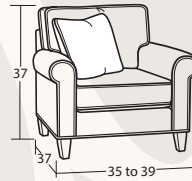

SOFAS & LOVESEATS

61W to 65W x 40D x 37H
30BD Loveseat

86W to 90W x 40D x 37H
50BD Sofa

95W to 99W x 40D x 37H
54BD Extended Sofa

77W to 81W x 40D x 37H
55BD Apartment Sofa

61W to 65W x 37D x 37H
25BD Shallow Seat Depth Loveseat

86W to 90W x 37D x 37H
40BD Shallow Seat Depth Sofa

77W to 81W x 37D x 37H
47BD Shallow Seat Depth Apt. Sofa

53W x 40D x 37H
33BD Armless Loveseat

26W x 40D x 37H
13BD Armless Chair

CHAIRS & OTTOMANS

35W to 39W x 40D x 37H
10BD Chair

35W to 39W x 37D x 37H
05BD Shallow Seat Depth Chair

31W x 24D x 20H
00BD Ottoman

SECTIONAL PIECES

31W to 33W x 65D x 37H
42BD LAF Chaise

31W to 33W x 65D x 37H
41BD RAF Chaise

96W to 98W x 40D x 37H
59BD LAF Sofa w/Return