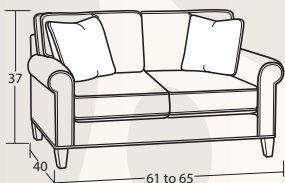

SOFAS & LOVESEATS

61W to 65W x 40D x 37H
30BD Loveseat

86W to 90W x 40D x 37H
50BD Sofa

95W to 99W x 40D x 37H
54BD Extended Sofa

77W to 81W x 40D x 37H
55BD Apartment Sofa

61W to 65W x 37D x 37H
25BD Shallow Seat Depth Loveseat

86W to 90W x 37D x 37H
40BD Shallow Seat Depth Sofa

77W to 81W x 37D x 37H
47BD Shallow Seat Depth Apt. Sofa

53W x 40D x 37H
33BD Armless Loveseat

26W x 40D x 37H
13BD Armless Chair

CHAIRS & OTTOMANS

35W to 39W x 40D x 37H
10BD Chair

35W to 39W x 37D x 37H
05BD Shallow Seat Depth Chair

31W x 24D x 20H
00BD Ottoman

SECTIONAL PIECES

31W to 33W x 65D x 37H
42BD LAF Chaise

31W to 33W x 65D x 37H
41BD RAF Chaise

96W to 98W x 40D x 37H
59BD LAF Sofa w/Return